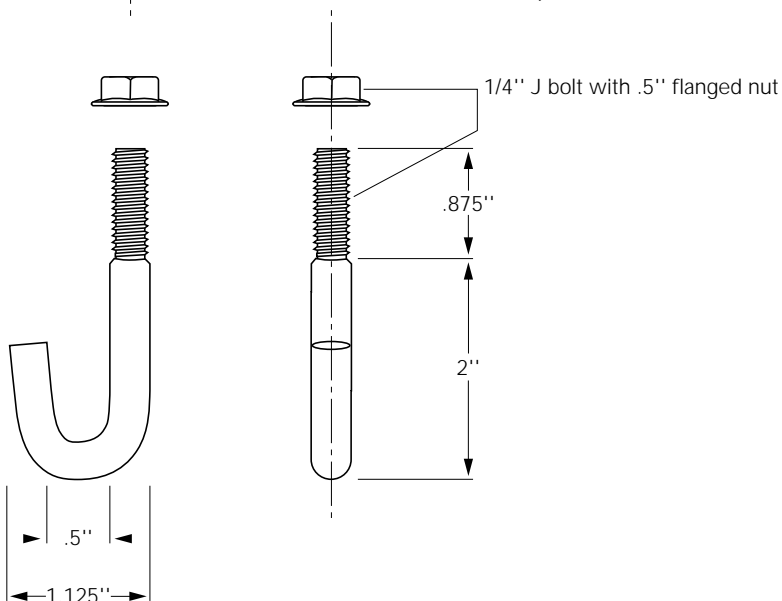

# J Anchor Bolt

**EZTray™**

- Use this J Bolt in conjunction with a FAS P 200 or FAS P 300 for attachment to and stabilization of a 19" or 23" relay rack.
- No drilling needed. (see drawing)
- Zinc plated finish.

Part #	Description	lb.	Pk. qty.
EZ JB 5/16	5/16" J Anchor Bolts with Nuts	0.1	2

(Note: order FAS P 200 or FAS P 300 separately)

**CABLOFIL** <sup>INC.</sup>

INNOVATORS IN CABLE MANAGEMENT

tel 618-566-3230  
800-658-4641  
fax 618-566-3250  
www.cablofil.com