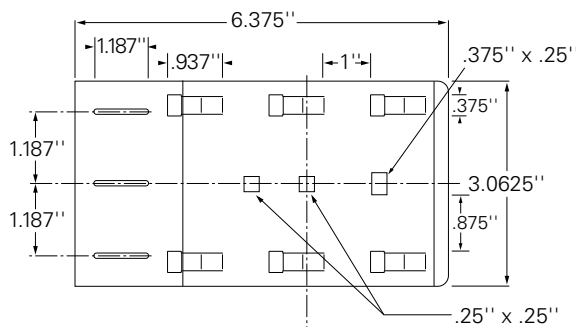

- Protects cable when exiting and entering tray.
- Attach to tray with built-in tabs or use a bolt connection.
- Corrosion resistant galvanized finish.
- 2" radius eases strain on cables.
- Can be used as a radius limiter on tees, crosses and elbows.