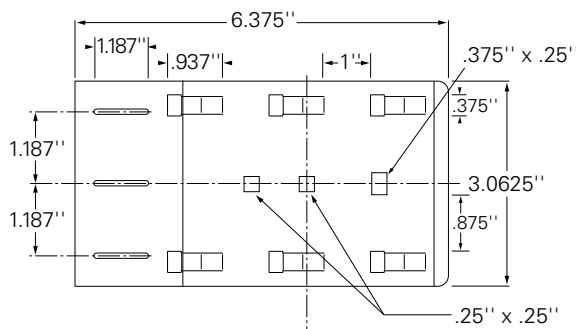

- Protects cable when exiting and entering tray.
- Attach to tray with built-in tabs or use a bolt connection.
- Corrosion resistant galvanized finish.
- 2" radius eases strain on cables.
- Can be used as a radius limiter on tees, crosses and elbows.