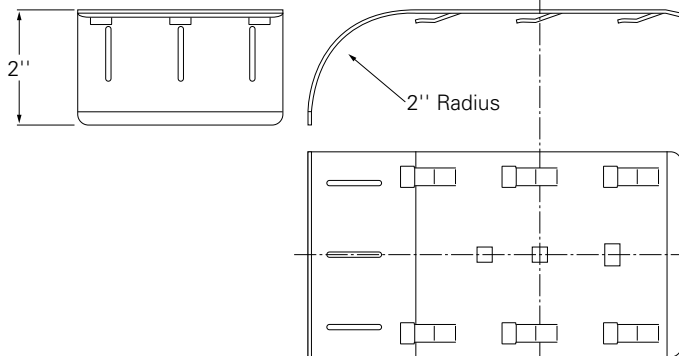

- Protects cable when exiting and entering tray.
- Attach to tray with built-in tabs or use a bolt connection.
- Corrosion resistant galvanized finish.
- 2" radius eases strain on cables.
- Can be used as a radius limiter on tees, crosses and elbows.