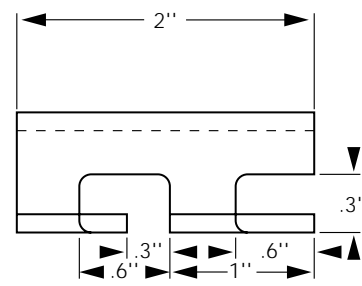

C50 – Wall Mount Attachment

- Attaches 2" tray to wall.
- No screws required for tray attachment. Just crimp to connect.
- Corrosion resistant pre-galvanized finish.
- Attaches boxes to tray for connections and conduit dropouts.

Bend tabs to secure tray

CABLOFIL
INNOVATORS IN CABLE MANAGEMENT

Part #	Description	lb.	Pk. qty.	Safety load
C50	Wall Mount Attachment	0.2	1	76

tel 618-566-3230
 800-658-4641
 fax 618-566-3250
www.cablofil.com