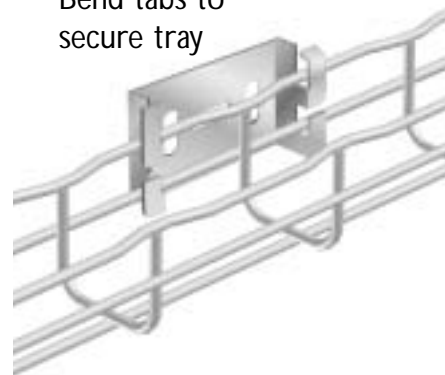

Bend tabs to secure tray