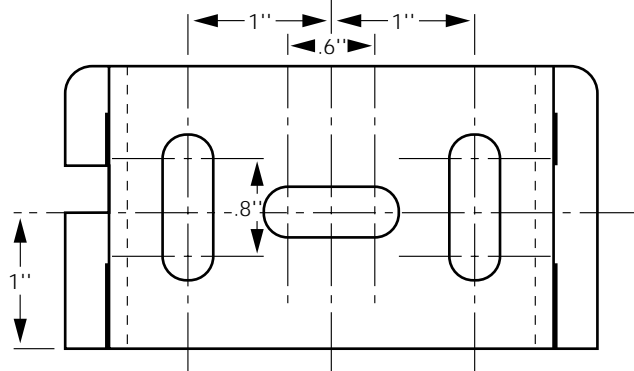

C50 – Wall Mount Attachment

- Attaches 2" tray to wall.
- No screws required for tray attachment. Just crimp to connect.
- Corrosion resistant pre-galvanized finish.
- Attaches boxes to tray for connections and conduit dropouts.

Bend tabs to secure tray

CABLOFIL
INNOVATORS IN CABLE MANAGEMENT

Part #	Description	lb.	Pk. qty.	Safety load
C50	Wall Mount Attachment	0.2	1	76

tel 618-566-3230
 800-658-4641
 fax 618-566-3250
www.cablofil.com