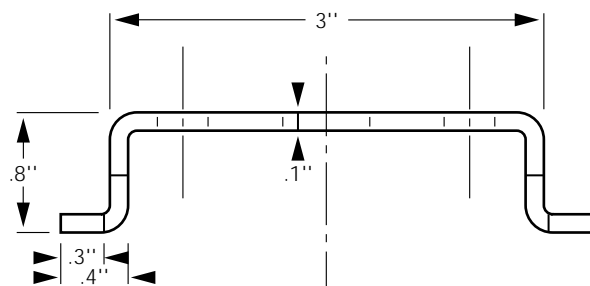

C50 – Wall Mount Attachment

- Attaches 2" tray to wall.
- No screws required for tray attachment. Just crimp to connect.
- Corrosion resistant pre-galvanized finish.
- Attaches boxes to tray for connections and conduit dropouts.

Bend tabs to secure tray

CABLOFIL
INNOVATORS IN CABLE MANAGEMENT

Part #	Description	lb.	Pk. qty.	Safety load
C50	Wall Mount Attachment	0.2	1	76

tel 618-566-3230
 800-658-4641
 fax 618-566-3250
www.cablofil.com