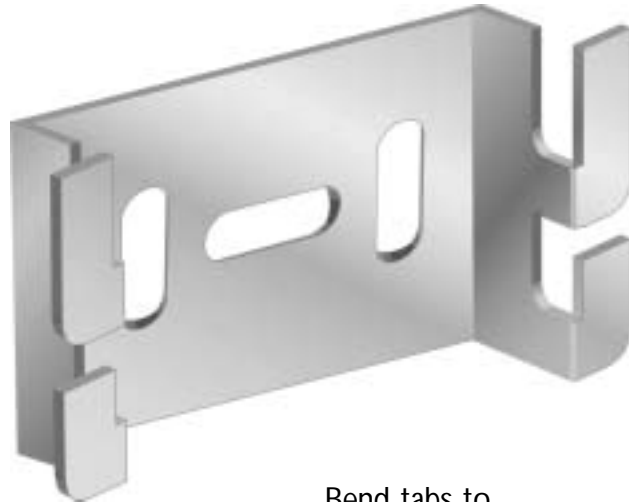

C50 – Wall Mount Attachment

- Attaches 2" tray to wall.
- No screws required for tray attachment. Just crimp to connect.
- Corrosion resistant pre-galvanized finish.
- Attaches boxes to tray for connections and conduit dropouts.

Bend tabs to secure tray

CABLOFIL
INNOVATORS IN CABLE MANAGEMENT

Part #	Description	lb.	Pk. qty.	Safety load
C50	Wall Mount Attachment	0.2	1	76

tel 618-566-3230
 800-658-4641
 fax 618-566-3250
www.cablofil.com