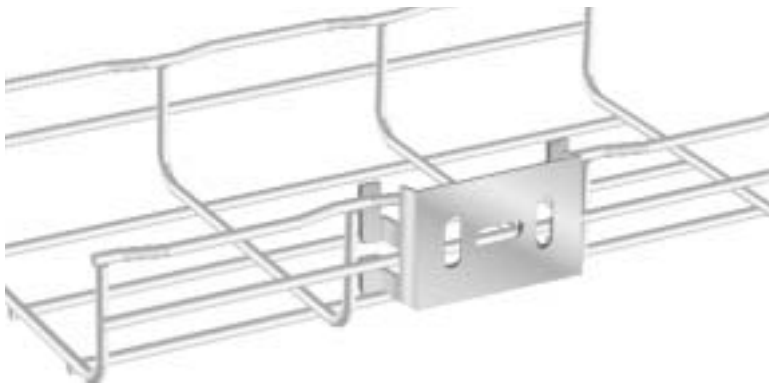

C50 – Wall Mount Attachment

- Attaches 2" tray to wall.
- No screws required for tray attachment. Just crimp to connect.
- Corrosion resistant pre-galvanized finish.
- Attaches boxes to tray for connections and conduit dropouts.

Bend tabs to secure tray

CABLOFIL
INNOVATORS IN CABLE MANAGEMENT

Part #	Description	lb.	Pk. qty.	Safety load
C50	Wall Mount Attachment	0.2	1	76

tel 618-566-3230
 800-658-4641
 fax 618-566-3250
www.cablofil.com