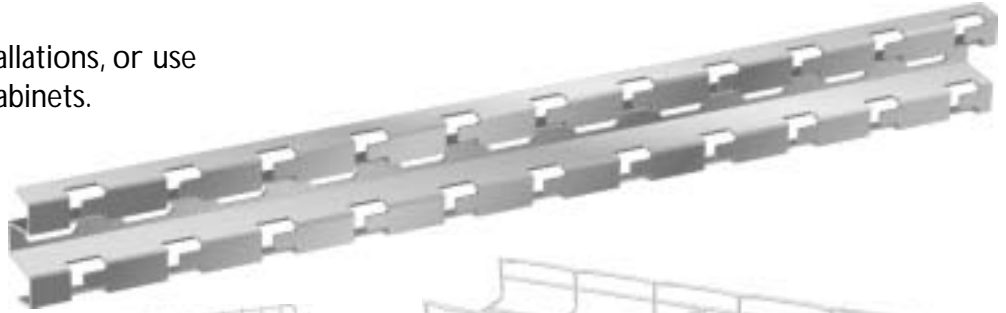

FAS Profile

EZTray™

- For trapeze hung installations, or use on walls, floors, and cabinets.
- Saves installation time – patented FAS style attachment holds cable tray secure without nuts and bolts.
- Corrosion resistant pre-galvanized finish.

Mount to walls for riser and horizontal cable runs.

Use on floor, racks or cabinets.

For trapeze hanging (Will accept 1/4" threaded rod only.)

Part #	Description	lb.	Pk. qty.
FAS P300	12" FAS Profile For Trapeze Hung 8" Tray	0.8	1
FAS P400	16" FAS Profile For Trapeze Hung 12" Tray	1.0	1
FAS P500	20" FAS Profile For Trapeze Hung 18" Tray	1.4	1
FAS P700	28" FAS Profile For Trapeze Hung 24" Tray	1.8	1