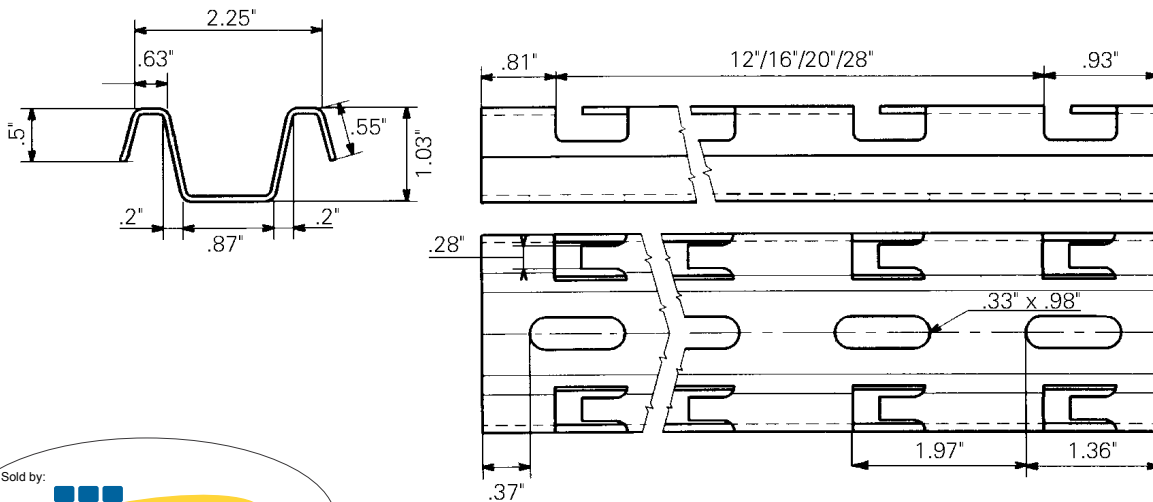

FAS Profile

EZTray™

- For trapeze hung installations, or use on walls, floors, and cabinets.
- Saves installation time – patented FAS style attachment holds cable tray secure without nuts and bolts.
- Corrosion resistant pre-galvanized finish.

Mount to walls for riser and horizontal cable runs.

Use on floor, racks or cabinets.

For trapeze hanging (Will accept 1/4" threaded rod only.)

Part #	Description	lb.	Pk. qty.
FAS P300	12" FAS Profile For Trapeze Hung 8" Tray	0.8	1
FAS P400	16" FAS Profile For Trapeze Hung 12" Tray	1.0	1
FAS P500	20" FAS Profile For Trapeze Hung 18" Tray	1.4	1
FAS P700	28" FAS Profile For Trapeze Hung 24" Tray	1.8	1