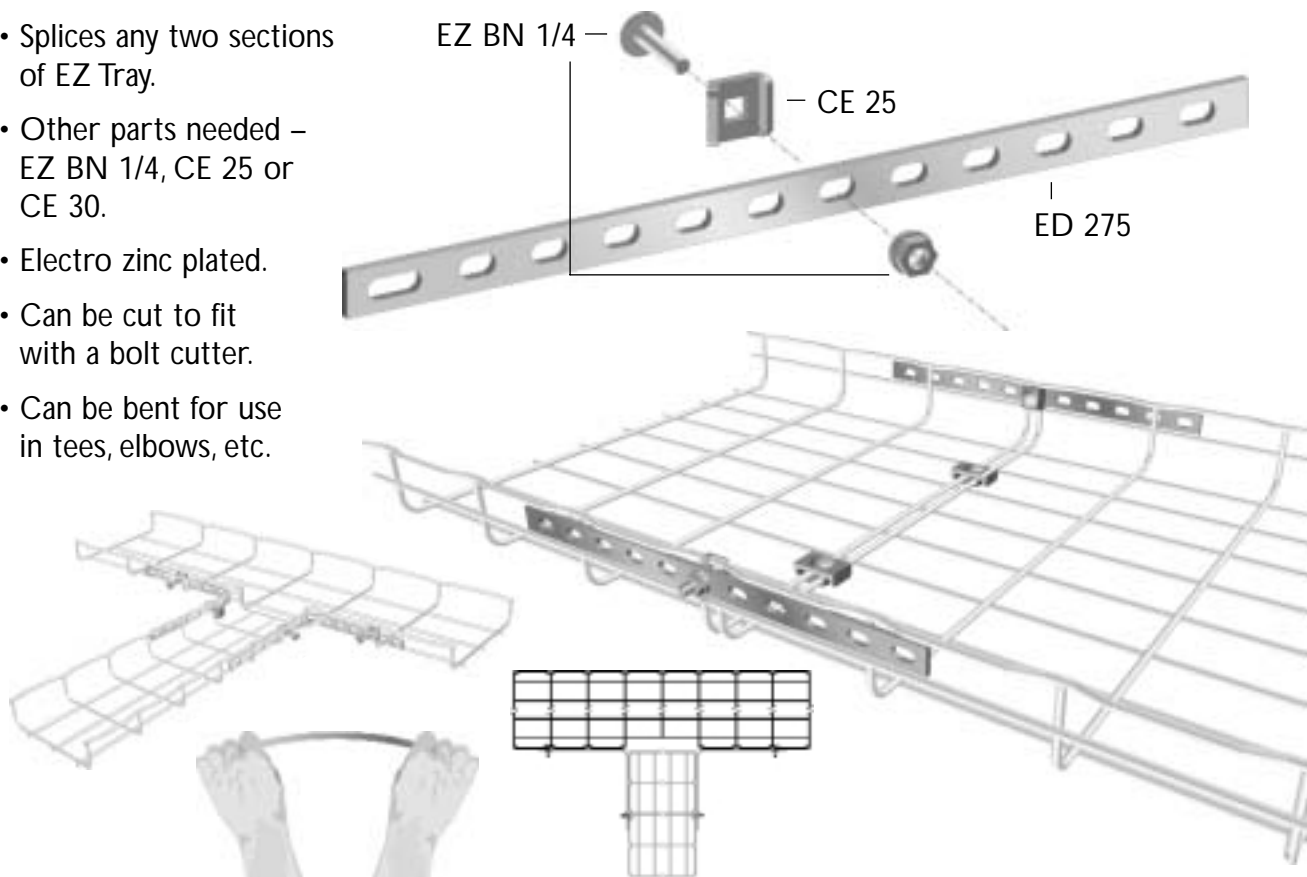

ED 275 Universal

EZTray™

- Splices any two sections of EZ Tray.
- Other parts needed – EZ BN 1/4, CE 25 or CE 30.
- Electro zinc plated.
- Can be cut to fit with a bolt cutter.
- Can be bent for use in tees, elbows, etc.

Part #	Description	lb.	Pk. qty.
ED 275	ED 275 Universal Splice Bars	13.9	50

CABLOFIL INC.
 INNOVATORS IN CABLE MANAGEMENT

tel 618-566-3230
 800-658-4641
 fax 618-566-3250
 www.cablofil.com