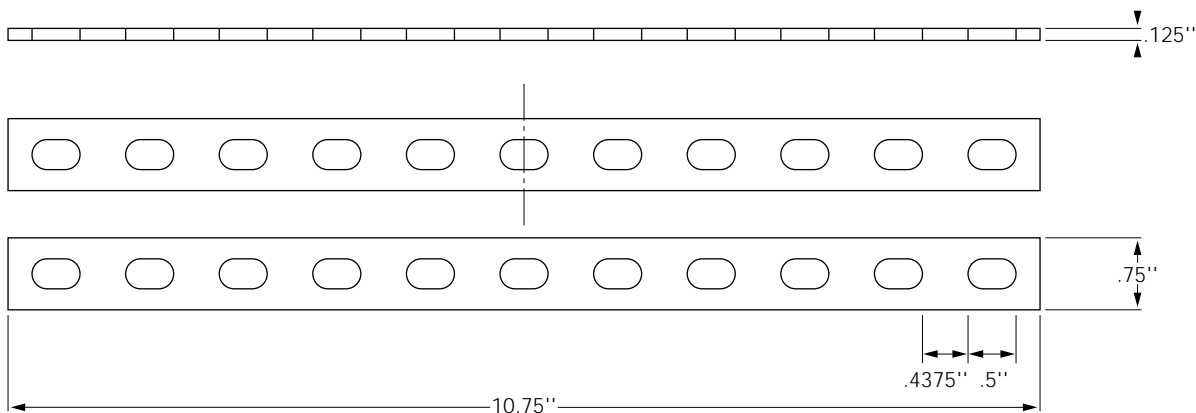

ED 275 Universal

EZTray™

- Splices any two sections of EZ Tray.
- Other parts needed – EZ BN 1/4, CE 25 or CE 30.
- Electro zinc plated.
- Can be cut to fit with a bolt cutter.
- Can be bent for use in tees, elbows, etc.

Part #	Description	lb.	Pk. qty.
ED 275	ED 275 Universal Splice Bars	13.9	50

CABLOFIL INC.
 INNOVATORS IN CABLE MANAGEMENT

tel 618-566-3230
 800-658-4641
 fax 618-566-3250
 www.cablofil.com