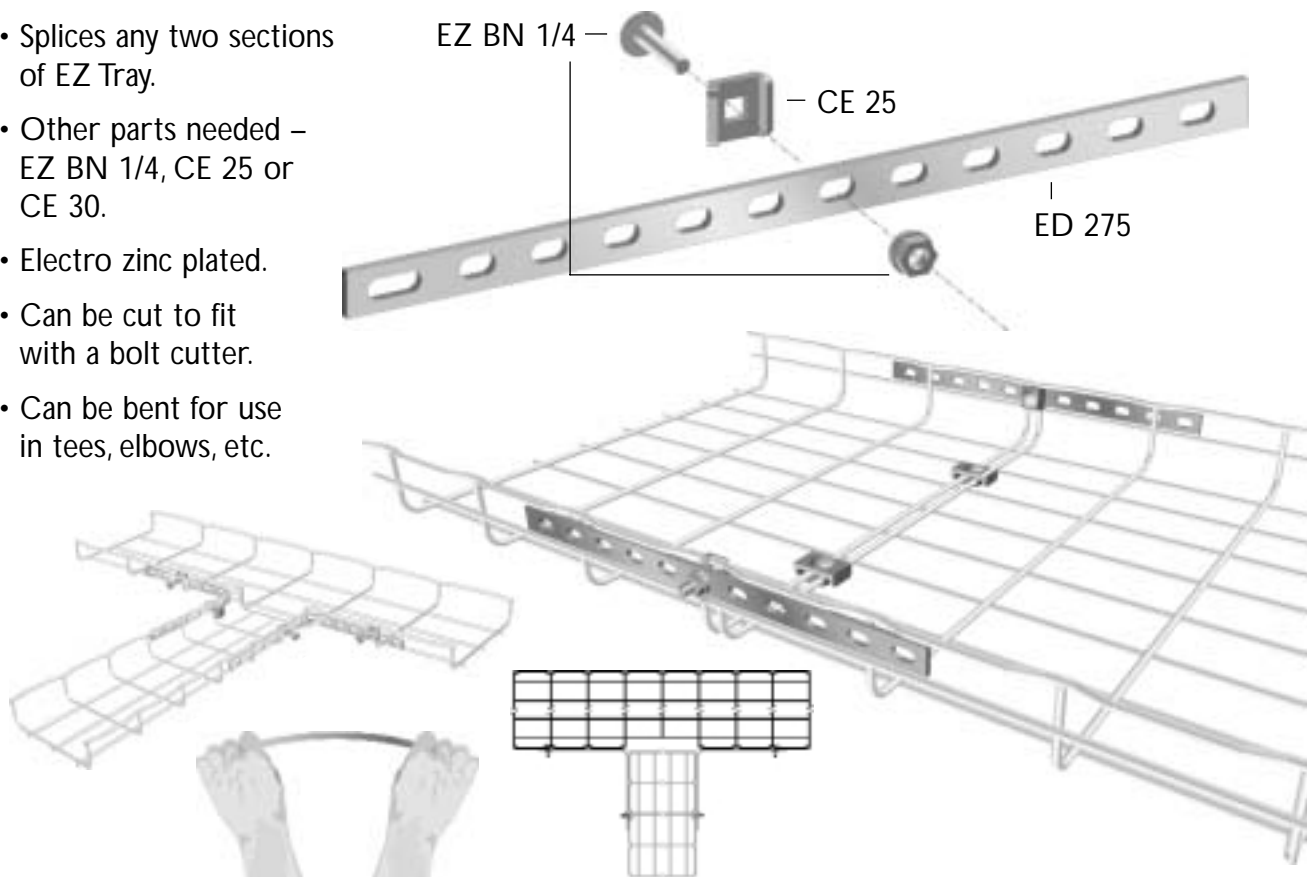

# ED 275 Universal

**EZTray™**

- Splices any two sections of EZ Tray.
- Other parts needed – EZ BN 1/4, CE 25 or CE 30.
- Electro zinc plated.
- Can be cut to fit with a bolt cutter.
- Can be bent for use in tees, elbows, etc.

Part #	Description	lb.	Pk. qty.
ED 275	ED 275 Universal Splice Bars	13.9	50

**CABLOFIL** <sup>INC.</sup>

INNOVATORS IN CABLE MANAGEMENT

tel 618-566-3230  
800-658-4641  
fax 618-566-3250  
www.cablofil.com