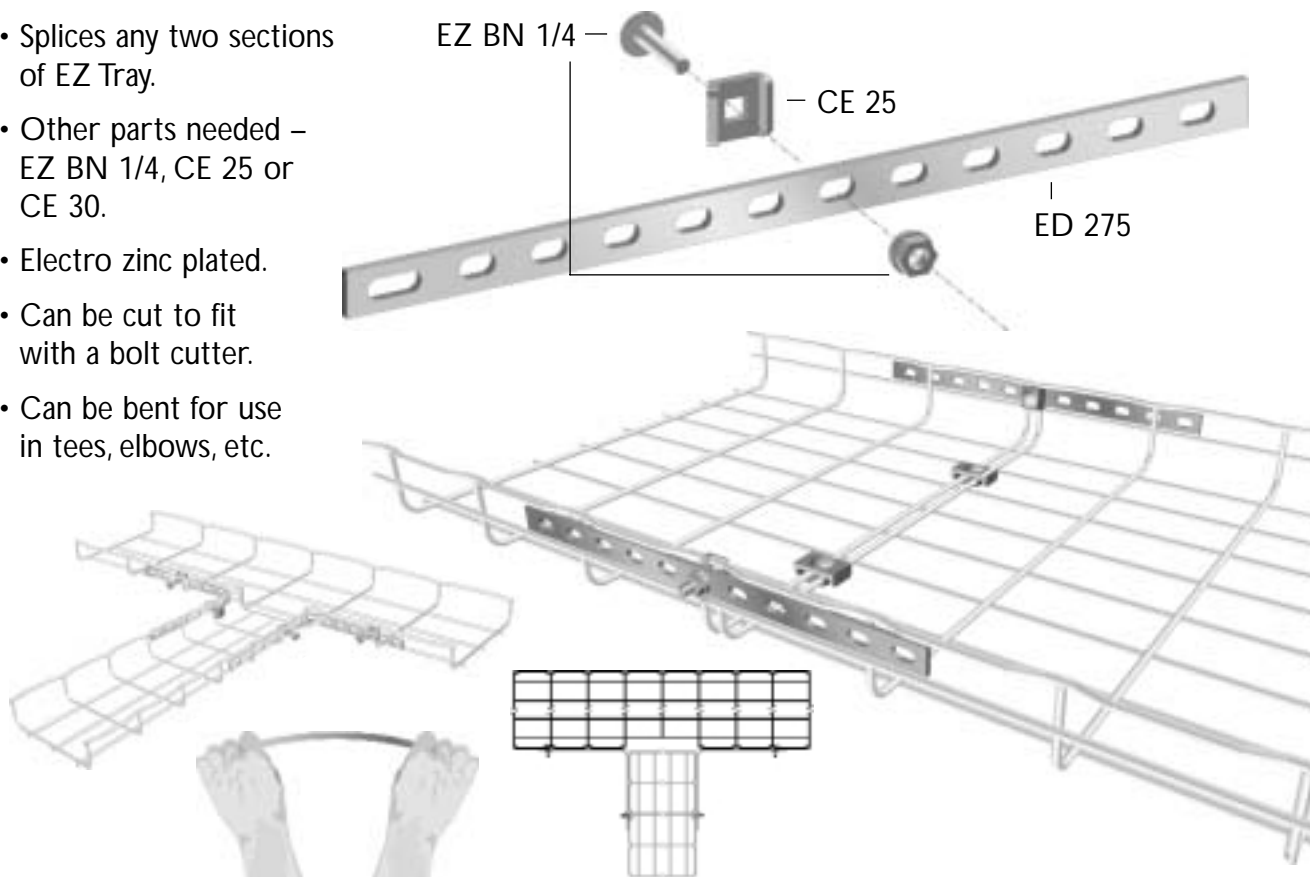

ED 275 Universal

EZTray™

- Splices any two sections of EZ Tray.
- Other parts needed – EZ BN 1/4, CE 25 or CE 30.
- Electro zinc plated.
- Can be cut to fit with a bolt cutter.
- Can be bent for use in tees, elbows, etc.

Part #	Description	lb.	Pk. qty.
ED 275	ED 275 Universal Splice Bars	13.9	50

CABLOFIL ^{INC.}

INNOVATORS IN CABLE MANAGEMENT

tel 618-566-3230
 800-658-4641
 fax 618-566-3250
 www.cablofil.com