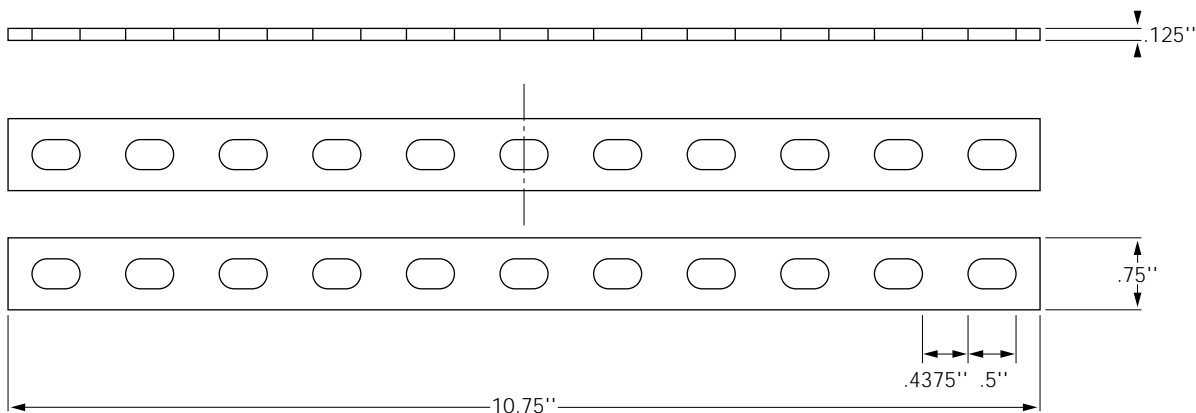

ED 275 Universal

EZTray™

- Splices any two sections of EZ Tray.
- Other parts needed – EZ BN 1/4, CE 25 or CE 30.
- Electro zinc plated.
- Can be cut to fit with a bolt cutter.
- Can be bent for use in tees, elbows, etc.

Part #	Description	lb.	Pk. qty.
ED 275	ED 275 Universal Splice Bars	13.9	50

CABLOFIL ^{INC.}

INNOVATORS IN CABLE MANAGEMENT

tel 618-566-3230
 800-658-4641
 fax 618-566-3250
 www.cablofil.com