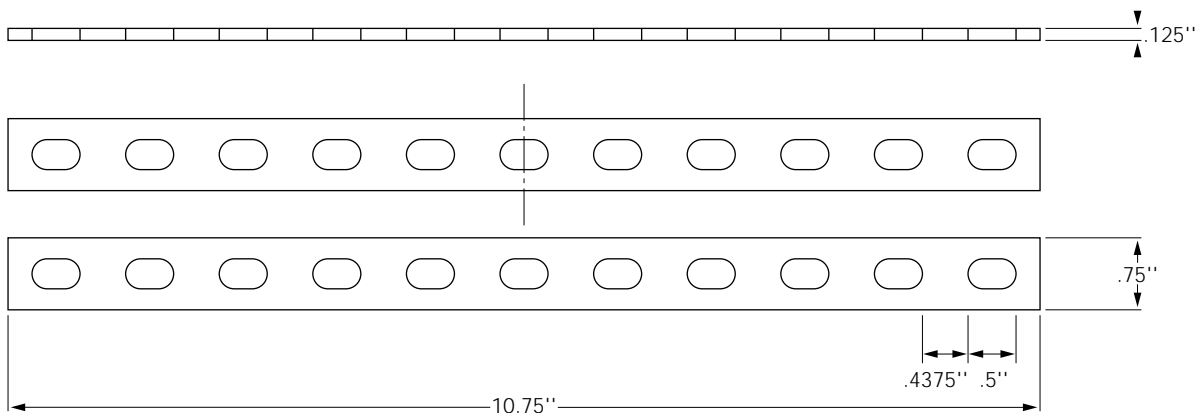

# ED 275 Universal

**EZTray™**

- Splices any two sections of EZ Tray.
- Other parts needed – EZ BN 1/4, CE 25 or CE 30.
- Electro zinc plated.
- Can be cut to fit with a bolt cutter.
- Can be bent for use in tees, elbows, etc.

Part #	Description	lb.	Pk. qty.
ED 275	ED 275 Universal Splice Bars	13.9	50

**CABLOFIL** <sup>INC.</sup>

INNOVATORS IN CABLE MANAGEMENT

tel 618-566-3230  
800-658-4641  
fax 618-566-3250  
www.cablofil.com