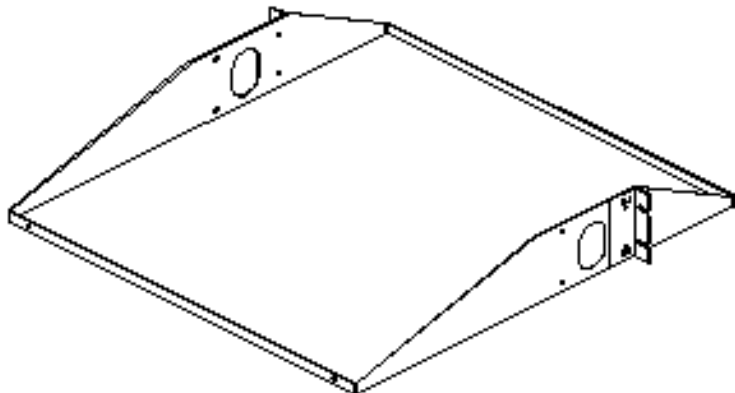

Center Weight Shelf

Features

- 19- or 23-inch relay rack mounting units
- Formed construction for strength
- Shelf depth of 19 inches available
- 50 lb weight capacity
- 75 lb weight capacity with optional brackets provided with shelf
- Choice of colors

Specifications

- 16 gauge carbon steel formed construction
- Mounting holes on standard EIA spacing
- 50/75 lb distributed weight capacity
- Colors available (Color code):

ASA 61 Gray (G)

Black (BLK)

Clear Brushed (CLR)

Ordering Information

SWE598-19-19

Shelf 17" wide x
19" deep

SWE598-23-19

Shelf 21" wide x
19" deep

To order: Add color code to end of part number, e. g. SWE598-19-19BLK

Photo:

[SWE598](#)