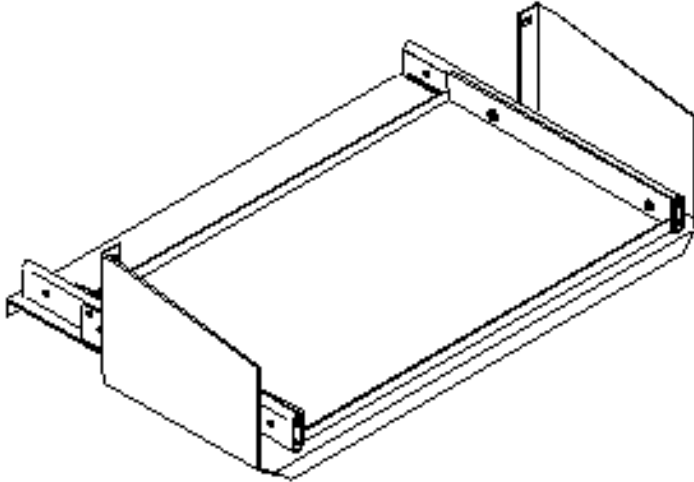

## Sliding Single Keyboard Tray

### Features

- 19- or 23-inch relay rack mounting units
- Formed construction for strength
- Tray extends 8" to provide full access to keyboard
- Retracts when not in use
- 19" version holds up to 16.1" wide keyboards
- 23" version holds up to 20.1" wide keyboards
- Choice of colors

### Specifications

- Sturdy .090 aluminum formed construction
- Mounting holes on standard EIA spacing
- Colors available (Color code):

IBM White (W)  
ASA 61 Gray (G)  
Black (BLK)  
Clear Brushed (CLR)