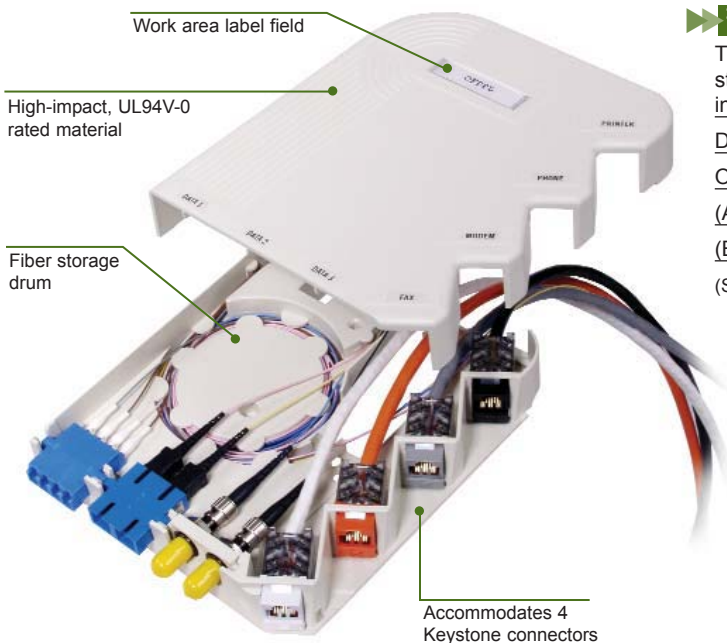

OFPPPL Multimedia Plate

ORDER INFORMATION

The OFPPPL multimedia housing accommodates 3 SC duplex or 6 ST-style or 3 LC Quad adapters. In addition, there are 4 keystone openings for Jacks or SF connectors.

Description	Catalog No.
Office white housing, cover and mounting accessories	OFPPPL
(A) OFP Bracket with 2 ST couplers SM/MM	OFPBST2
(B) 10-pack of blank bottom location brackets	OFPBB10

(SC duplex and LC Quad connectors mount directly to the OFPPPL base)

Surface Housings

Hubbell offers a complete line of compact surface housings. These low-profile housings flush mount Xcelerator™ series jacks and feature full labeling capabilities. The 8600 series are available in 2- and 4-port versions. The 8100 series are available in 1- and 2-port versions and are more compact for high-density applications.