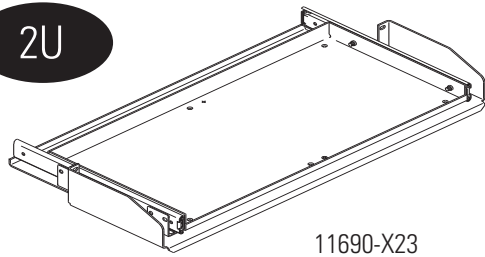

2U

11690-X23

23" Full Size Sliding Keyboard Tray & Mouse

Convenient tray for holding keyboard and mouse. Mounting hardware not included. Keyboard tray extends 8" (200 mm) for full access to all keys, tray and pad retract when not in use. Holds keyboards up to 20.1"W x 9.8"D (511 mm x 249 mm). 9" x 7" (230 mm x 180 mm) mouse pad mounts in a choice of four convenient locations. Made of strong, lightweight aluminum.

Flush Mounted Sliding Keyboard Tray with Wrist Rest

Space-saving tray requires only 1U (44.45 mm) providing more space for mounting electronics. Ball bearing slides for smooth operation, locks in open position and retracts when not in use. 19" version holds up to 16.37"W x 7.67"D (415.8 mm x 194.8 mm) keyboards, 23" version holds up to 20.37"W x 8.67"D (517.4 mm x 220.2 mm) keyboards. Mounting hardware not included. Keyboard tray extends 11" (280 mm) for full access to all keys. Made of strong, lightweight aluminum.

1U

1555-X19

Flush Mounted Keyboard Tray

Provides retractable rack-mounting tray for most keyboards up to 8.5"D (216 mm). Mounting hardware not included. Extends 8" (200 mm) giving full access to keyboard, retracts when not in use. 19" version holds up to 16.1"W (409 mm) keyboards. Made of strong, lightweight aluminum. This tray does not support the mouse pad attachment.

2U

12717-X19

Part Number	Description	Shipping Weight lb (kg)
11690-X23	23" Full Size Sliding Keyboard & Mouse	12 (4.5)
15555-X19	Flush Mount Sliding Keyboard with Wrist Rest, For 19" Racks	8.5 (3.9)
15556-X23	Flush Mount Sliding Keyboard with Wrist Rest, For 23" Racks	10 (4.5)
12717-X19*	Flush Mount Keyboard Tray, For 19" Racks	8 (3.6)