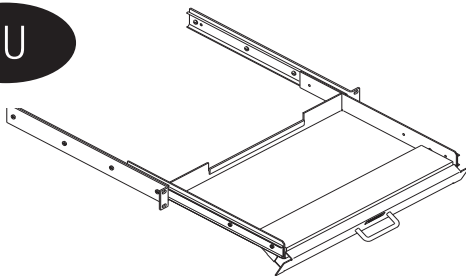

2U

11690-X23

23" Full Size Sliding Keyboard Tray & Mouse

Convenient tray for holding keyboard and mouse. Mounting hardware not included. Keyboard tray extends 8" (200 mm) for full access to all keys, tray and pad retract when not in use. Holds keyboards up to 20.1"W x 9.8"D (511 mm x 249 mm). 9" x 7" (230 mm x 180 mm) mouse pad mounts in a choice of four convenient locations. Made of strong, lightweight aluminum.

Flush Mounted Sliding Keyboard Tray with Wrist Rest

Space-saving tray requires only 1U (44.45 mm) providing more space for mounting electronics. Ball bearing slides for smooth operation, locks in open position and retracts when not in use. 19" version holds up to 16.37"W x 7.67"D (415.8 mm x 194.8 mm) keyboards, 23" version holds up to 20.37"W x 8.67"D (517.4 mm x 220.2 mm) keyboards. Mounting hardware not included. Keyboard tray extends 11" (280 mm) for full access to all keys. Made of strong, lightweight aluminum.

1U

1555-X19

Flush Mounted Keyboard Tray

Provides retractable rack-mounting tray for most keyboards up to 8.5"D (216 mm). Mounting hardware not included. Extends 8" (200 mm) giving full access to keyboard, retracts when not in use. 19" version holds up to 16.1"W (409 mm) keyboards. Made of strong, lightweight aluminum. This tray does not support the mouse pad attachment.