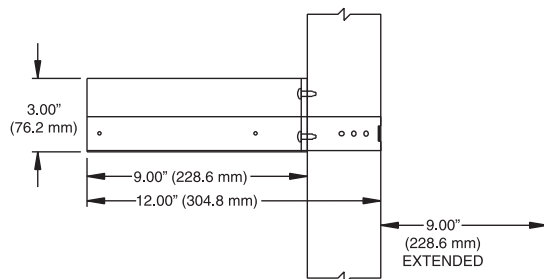

12717-X19

Part Number	Description	Shipping Weight lb (kg)
11690-X23	23" Full Size Sliding Keyboard & Mouse	12 (4.5)
15555-X19	Flush Mount Sliding Keyboard with Wrist Rest, For 19" Racks	8.5 (3.9)
15556-X23	Flush Mount Sliding Keyboard with Wrist Rest, For 23" Racks	10 (4.5)
12717-X19*	Flush Mount Keyboard Tray, For 19" Racks	8 (3.6)

X=color: 1=Gray, 2=White, 5=Clear, 7=Black

*19" rack tray must use small footprint keyboard.