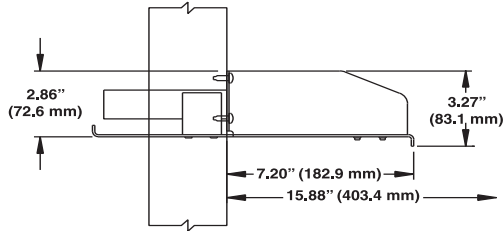

2U

11690-X23

23" Full Size Sliding Keyboard Tray & Mouse

Convenient tray for holding keyboard and mouse. Mounting hardware not included. Keyboard tray extends 8" (200 mm) for full access to all keys, tray and pad retract when not in use. Holds keyboards up to 20.1"W x 9.8"D (511 mm x 249 mm). 9" x 7" (230 mm x 180 mm) mouse pad mounts in a choice of four convenient locations. Made of strong, lightweight aluminum.

Flush Mounted Sliding Keyboard Tray with Wrist Rest

Space-saving tray requires only 1U (44.45 mm) providing more space for mounting electronics. Ball bearing slides for smooth operation, locks in open position and retracts when not in use. 19" version holds up to 16.37"W x 7.67"D (415.8 mm x 194.8 mm) keyboards, 23" version holds up to 20.37"W x 8.67"D (517.4 mm x 220.2 mm) keyboards. Mounting hardware not included. Keyboard tray extends 11" (280 mm) for full access to all keys. Made of strong, lightweight aluminum.

1U

1555-X19

Flush Mounted Keyboard Tray

Provides retractable rack-mounting tray for most keyboards up to 8.5"D (216 mm). Mounting hardware not included. Extends 8" (200 mm) giving full access to keyboard, retracts when not in use. 19" version holds up to 16.1"W (409 mm) keyboards. Made of strong, lightweight aluminum. This tray does not support the mouse pad attachment.