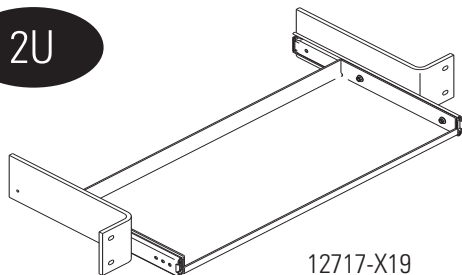

2U

11690-X23

23" Full Size Sliding Keyboard Tray & Mouse

Convenient tray for holding keyboard and mouse. Mounting hardware not included. Keyboard tray extends 8" (200 mm) for full access to all keys, tray and pad retract when not in use. Holds keyboards up to 20.1"W x 9.8"D (511 mm x 249 mm). 9" x 7" (230 mm x 180 mm) mouse pad mounts in a choice of four convenient locations. Made of strong, lightweight aluminum.

Flush Mounted Sliding Keyboard Tray with Wrist Rest

Space-saving tray requires only 1U (44.45 mm) providing more space for mounting electronics. Ball bearing slides for smooth operation, locks in open position and retracts when not in use. 19" version holds up to 16.37"W x 7.67"D (415.8 mm x 194.8 mm) keyboards, 23" version holds up to 20.37"W x 8.67"D (517.4 mm x 220.2 mm) keyboards. Mounting hardware not included. Keyboard tray extends 11" (280 mm) for full access to all keys. Made of strong, lightweight aluminum.

1U

1555-X19

Flush Mounted Keyboard Tray

Provides retractable rack-mounting tray for most keyboards up to 8.5"D (216 mm). Mounting hardware not included. Extends 8" (200 mm) giving full access to keyboard, retracts when not in use. 19" version holds up to 16.1"W (409 mm) keyboards. Made of strong, lightweight aluminum. This tray does not support the mouse pad attachment.

2U

12717-X19

Part Number	Description	Shipping Weight lb (kg)
11690-X23	23" Full Size Sliding Keyboard & Mouse	12 (4.5)
15555-X19	Flush Mount Sliding Keyboard with Wrist Rest, For 19" Racks	8.5 (3.9)
15556-X23	Flush Mount Sliding Keyboard with Wrist Rest, For 23" Racks	10 (4.5)
12717-X19*	Flush Mount Keyboard Tray, For 19" Racks	8 (3.6)