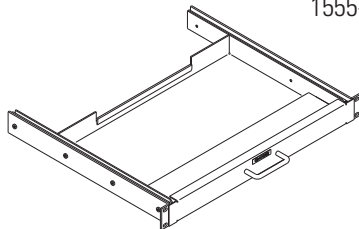

2U

11690-X23

23" Full Size Sliding Keyboard Tray & Mouse

Convenient tray for holding keyboard and mouse. Mounting hardware not included. Keyboard tray extends 8" (200 mm) for full access to all keys, tray and pad retract when not in use. Holds keyboards up to 20.1"W x 9.8"D (511 mm x 249 mm). 9" x 7" (230 mm x 180 mm) mouse pad mounts in a choice of four convenient locations. Made of strong, lightweight aluminum.

Flush Mounted Sliding Keyboard Tray with Wrist Rest

Space-saving tray requires only 1U (44.45 mm) providing more space for mounting electronics. Ball bearing slides for smooth operation, locks in open position and retracts when not in use. 19" version holds up to 16.37"W x 7.67"D (415.8 mm x 194.8 mm) keyboards, 23" version holds up to 20.37"W x 8.67"D (517.4 mm x 220.2 mm) keyboards. Mounting hardware not included. Keyboard tray extends 11" (280 mm) for full access to all keys. Made of strong, lightweight aluminum.

1U

1555-X19

Flush Mounted Keyboard Tray

Provides retractable rack-mounting tray for most keyboards up to 8.5"D (216 mm). Mounting hardware not included. Extends 8" (200 mm) giving full access to keyboard, retracts when not in use. 19" version holds up to 16.1"W (409 mm) keyboards. Made of strong, lightweight aluminum. This tray does not support the mouse pad attachment.

2U

12717-X19

Part Number	Description	Shipping Weight lb (kg)
11690-X23	23" Full Size Sliding Keyboard & Mouse	12 (4.5)
15555-X19	Flush Mount Sliding Keyboard with Wrist Rest, For 19" Racks	8.5 (3.9)
15556-X23	Flush Mount Sliding Keyboard with Wrist Rest, For 23" Racks	10 (4.5)
12717-X19*	Flush Mount Keyboard Tray, For 19" Racks	8 (3.6)