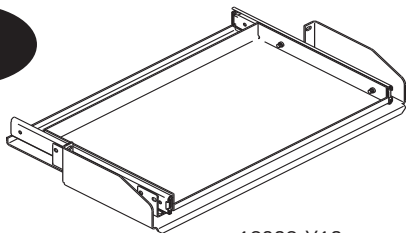

MONITOR/KEYBOARD TRAYS

6U

- A 8.53" (216.7 mm)
- B 9.54" (242.3 mm)
- C 6.37" (161.8 mm)
- D 17.12" (434.8 mm)

7U

- A 11.49" (291.8 mm)
- B 8.53" (216.7 mm)
- C 6.37" (161.8 mm)
- D 17.12" (434.8 mm)

2U

12062-X19

CPU/Monitor Shelf with Single Sliding Keyboard Tray

Provides convenient mounting of CPU or monitor and keyboard. Mounting hardware not included. Keyboard tray extends 8.6" (218 mm), 19"W rack trays must use small footprint keyboard; maximum width 16.30" (414 mm). 19" holds equipment up to 17.75"W x 19.82"D (450.9 mm x 503.4 mm), 23" holds equipment up to 21.75"W x 19.82"D (552.5 mm x 503.4 mm). Made of strong, lightweight aluminum, supports up to 200 lb (90.7 kg).

Note: Small footprint keyboards are available from CPI.

CPU/Monitor Shelf with Double Sliding Keyboard Tray

Convenient mounting two keyboards. Mounting hardware not included. The keyboard tray extends 8.6" (218 mm). 19"W rack trays must use small footprint keyboard; maximum width 16.30" (414 mm). 19" holds equipment up to 17.75"W x 19.82"D (450.9 mm x 503.4 mm), 23" holds equipment up to 21.75"W x 19.82"D (552.5 mm x 503.4 mm). Made of strong, lightweight aluminum, supports up to 200 lb (90.7 kg).

Note: Small footprint keyboards are available from CPI.

Sliding Single Keyboard Tray

Provides retractable rack-mounting tray for keyboards up to 9.8"D (249 mm). Extends 8" (200 mm) providing full access to keyboard, retracts out of the way when not in use. 19" version holds up to 16.1"W (409 mm) keyboards, 23" version holds up to 20.1"W (511 mm) keyboards. Mounting hardware not included. Made of strong, lightweight aluminum.