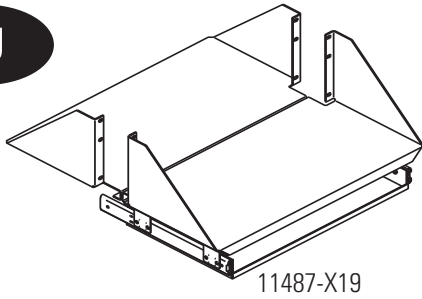

# MONITOR/KEYBOARD TRAYS

6U

11487-X19

- A 8.53" (216.7 mm)
- B 9.54" (242.3 mm)
- C 6.37" (161.8 mm)
- D 17.12" (434.8 mm)

7U

11488-X19

- A 11.49" (291.8 mm)
- B 8.53" (216.7 mm)
- C 6.37" (161.8 mm)
- D 17.12" (434.8 mm)

## CPU/Monitor Shelf with Single Sliding Keyboard Tray

Provides convenient mounting of CPU or monitor and keyboard. Mounting hardware not included. Keyboard tray extends 8.6" (218 mm), 19"W rack trays must use small footprint keyboard; maximum width 16.30" (414 mm). 19" holds equipment up to 17.75"W x 19.82"D (450.9 mm x 503.4 mm), 23" holds equipment up to 21.75"W x 19.82"D (552.5 mm x 503.4 mm). Made of strong, lightweight aluminum, supports up to 200 lb (90.7 kg).

## CPU/Monitor Shelf with Double Sliding Keyboard Tray

Convenient mounting two keyboards. Mounting hardware not included. The keyboard tray extends 8.6" (218 mm). 19"W rack trays must use small footprint keyboard; maximum width 16.30" (414 mm). 19" holds equipment up to 17.75"W x 19.82"D (450.9 mm x 503.4 mm), 23" holds equipment up to 21.75"W x 19.82"D (552.5 mm x 503.4 mm). Made of strong, lightweight aluminum, supports up to 200 lb (90.7 kg).

## Sliding Single Keyboard Tray

Provides retractable rack-mounting tray for keyboards up to 9.8"D (249 mm). Extends 8" (200 mm) providing full access to keyboard, retracts out of the way when not in use. 19" version holds up to 16.1"W (409 mm) keyboards, 23" version holds up to 20.1"W (511 mm) keyboards. Mounting hardware not included. Made of strong, lightweight aluminum.