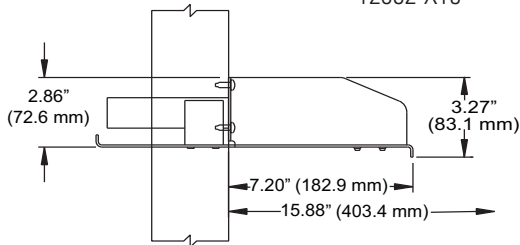

12062-X19

CPU/Monitor Shelf with Single Sliding Keyboard Tray

Provides convenient mounting of CPU or monitor and keyboard. Mounting hardware not included. Keyboard tray extends 8.6" (218 mm), 19"W rack trays must use small footprint keyboard; maximum width 16.30" (414 mm). 19" holds equipment up to 17.75"W x 19.82"D (450.9 mm x 503.4 mm), 23" holds equipment up to 21.75"W x 19.82"D (552.5 mm x 503.4 mm). Made of strong, lightweight aluminum, supports up to 200 lb (90.7 kg).

Note: Small footprint keyboards are available from CPI.

CPU/Monitor Shelf with Double Sliding Keyboard Tray

Convenient mounting two keyboards. Mounting hardware not included. The keyboard tray extends 8.6" (218 mm). 19"W rack trays must use small footprint keyboard; maximum width 16.30" (414 mm). 19" holds equipment up to 17.75"W x 19.82"D (450.9 mm x 503.4 mm), 23" holds equipment up to 21.75"W x 19.82"D (552.5 mm x 503.4 mm). Made of strong, lightweight aluminum, supports up to 200 lb (90.7 kg).

Note: Small footprint keyboards are available from CPI.

Sliding Single Keyboard Tray

Provides retractable rack-mounting tray for keyboards up to 9.8"D (249 mm). Extends 8" (200 mm) providing full access to keyboard, retracts out of the way when not in use. 19" version holds up to 16.1"W (409 mm) keyboards, 23" version holds up to 20.1"W (511 mm) keyboards. Mounting hardware not included. Made of strong, lightweight aluminum.

Part Number	Description	Shipping Weight lb (kg)
11487-X19	Monitor Shelf, Single Tray, For 19" Rack	12 (5.4)
11487-X23	Monitor Shelf, Single Tray, For 19" Rack	12 (5.4)
12487-X19	Monitor Shelf, Single Tray, For 19" Rack, with Mouse Pad Tray	12 (5.4)
12487-X23	Monitor Shelf, Single Tray, For 23" Rack, with Mouse Pad Tray	12 (5.4)
11488-X19	Monitor Shelf, Double Tray, For 19" Rack	16 (7.3)
11488-X23	Monitor Shelf, Double Tray, For 23" Rack	16 (7.3)
12062-X19*	Sliding Single Keyboard Tray, For 19" Rack	10 (4.5)
12062-X23	Sliding Single Keyboard Tray, For 23" Rack	10 (4.5)

X=color: 1=Gray, 2=White, 5=Clear, 7=Black

*Must use small footprint keyboard. Also available, Sliding Double Keyboard Tray (P/N 11227-XXX). Visit www.chatsworth.com for details.