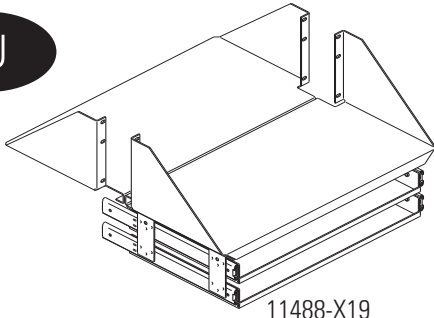

# MONITOR/KEYBOARD TRAYS

6U

11487-X19

- A 8.53" (216.7 mm)
- B 9.54" (242.3 mm)
- C 6.37" (161.8 mm)
- D 17.12" (434.8 mm)

7U

11488-X19

- A 11.49" (291.8 mm)
- B 8.53" (216.7 mm)
- C 6.37" (161.8 mm)
- D 17.12" (434.8 mm)

## CPU/Monitor Shelf with Single Sliding Keyboard Tray

Provides convenient mounting of CPU or monitor and keyboard. Mounting hardware not included. Keyboard tray extends 8.6" (218 mm), 19"W rack trays must use small footprint keyboard; maximum width 16.30" (414 mm). 19" holds equipment up to 17.75"W x 19.82"D (450.9 mm x 503.4 mm), 23" holds equipment up to 21.75"W x 19.82"D (552.5 mm x 503.4 mm). Made of strong, lightweight aluminum, supports up to 200 lb (90.7 kg).

## CPU/Monitor Shelf with Double Sliding Keyboard Tray

Convenient mounting two keyboards. Mounting hardware not included. The keyboard tray extends 8.6" (218 mm). 19"W rack trays must use small footprint keyboard; maximum width 16.30" (414 mm). 19" holds equipment up to 17.75"W x 19.82"D (450.9 mm x 503.4 mm), 23" holds equipment up to 21.75"W x 19.82"D (552.5 mm x 503.4 mm). Made of strong, lightweight aluminum, supports up to 200 lb (90.7 kg).

## Sliding Single Keyboard Tray

Provides retractable rack-mounting tray for keyboards up to 9.8"D (249 mm). Extends 8" (200 mm) providing full access to keyboard, retracts out of the way when not in use. 19" version holds up to 16.1"W (409 mm) keyboards, 23" version holds up to 20.1"W (511 mm) keyboards. Mounting hardware not included. Made of strong, lightweight aluminum.