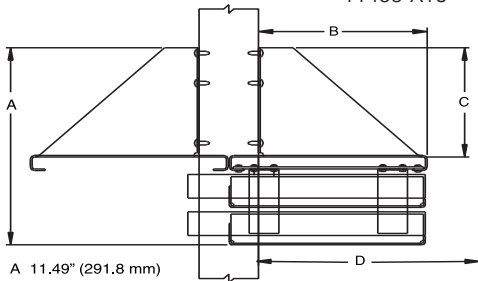

# MONITOR/KEYBOARD TRAYS

6U

11487-X19

- A 8.53" (216.7 mm)
- B 9.54" (242.3 mm)
- C 6.37" (161.8 mm)
- D 17.12" (434.8 mm)

7U

11488-X19

- A 11.49" (291.8 mm)
- B 8.53" (216.7 mm)
- C 6.37" (161.8 mm)
- D 17.12" (434.8 mm)

## CPU/Monitor Shelf with Single Sliding Keyboard Tray

Provides convenient mounting of CPU or monitor and keyboard. Mounting hardware not included. Keyboard tray extends 8.6" (218 mm), 19"W rack trays must use small footprint keyboard; maximum width 16.30" (414 mm). 19" holds equipment up to 17.75"W x 19.82"D (450.9 mm x 503.4 mm), 23" holds equipment up to 21.75"W x 19.82"D (552.5 mm x 503.4 mm). Made of strong, lightweight aluminum, supports up to 200 lb (90.7 kg).