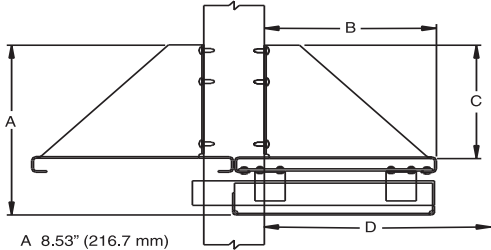

# MONITOR/KEYBOARD TRAYS

6U

11487-X19

- A 8.53" (216.7 mm)
- B 9.54" (242.3 mm)
- C 6.37" (161.8 mm)
- D 17.12" (434.8 mm)

7U

11488-X19

- A 11.49" (291.8 mm)
- B 8.53" (216.7 mm)
- C 6.37" (161.8 mm)
- D 17.12" (434.8 mm)