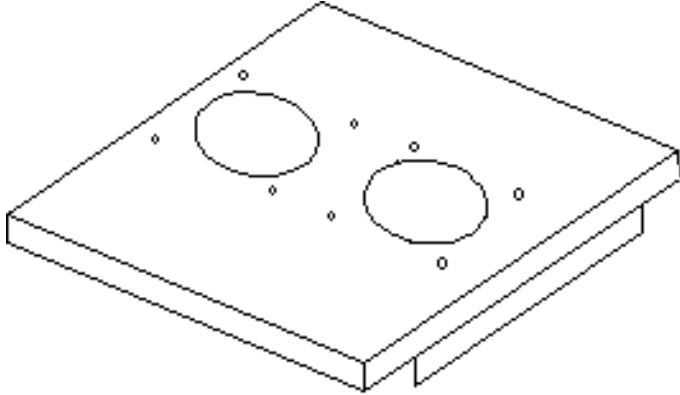

Patch Panel Top With Fan Holes

Features

- Pagoda style top with (2) fan holes to hold up to (2) axial fans
- All welded carbon steel construction
- Fully removable
- Choice of colors

Specifications

- Top with (2) fan holes for 24" wide x 24" deep cabinet
- Constructed from carbon steel
- All welded construction
- Colors available (Color code):

IBM White (W)
IBM Blue (BLU)
ASA 61 Gray (G)
Black (BLK)

To order: Add color code to end of part number, e. g. SWE105-FHBLK

Photo:

[SWE105-FH](#)

Copyright © 2004 Southwest Data Products

Patch Panel Top With Fan Holes

Features

- Pagoda style top with (2) fan holes to hold up to (2) axial fans
- All welded carbon steel construction
- Fully removable
- Choice of colors

Specifications

- Top with (2) fan holes for 28" wide x 24" deep cabinet
- Constructed from carbon steel
- All welded construction
- Colors available (Color code):