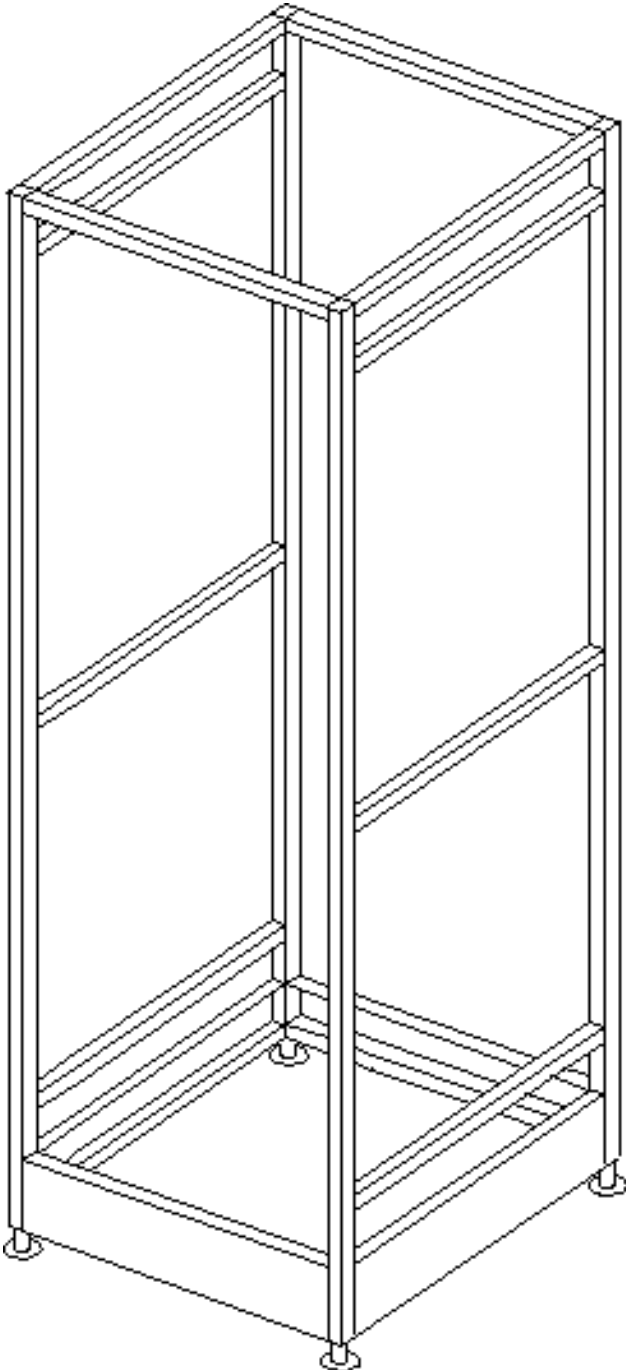

Modem Rack Frame 84" High

Features

- 19" wide rack mount
- 78" vertical panel space (44 rack spaces)
- All welded 16 gauge steel tubing construction
- Optional removable panels create easy access for cable routing
- Optional mounting rails tapped #10-32 on EIA standards and are fully adjustable front to rear
- Modular construction for a total system approach
- Four point leveling
- Optional seismic bracing
- Choice of colors

Specifications

- 24" wide x 30" deep x 84" high
- Constructed from 16 gauge carbon steel tubing
- All welded construction
- Colors available (Color code):

IBM White (W)
 IBM Blue (BLU)
 ASA 61 Gray (G)
 Black (BLK)

Copyright © 2004 Southwest Data Products

Modem Rack Frame 84" High (23" Rack Mount)

Features

- 23" wide rack mount
- 78" vertical panel space (44 rack spaces)
- All welded 16 gauge steel tubing construction
- Optional removable panels create easy access for cable routing
- Optional mounting rails tapped #10-32 on EIA standards and are fully adjustable front to rear
- Modular construction for a total system approach
- Four point leveling
- Optional seismic bracing
- Choice of colors

Specifications

- 28" wide x 30" deep x 84" high
- Constructed from 16 gauge carbon steel tubing
- All welded construction
- Colors available (Color code):

IBM White (W)
 IBM Blue (BLU)
 ASA 61 Gray (G)
 Black (BLK)