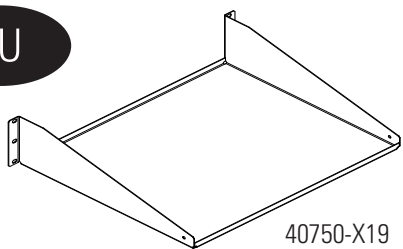

3U

40750-X19

Standard Single-Sided Steel Shelf

Economical rack or wall-mounted shelf for miscellaneous equipment. Made of cold-rolled steel and may be rack or wall-mounted. 19" rack-mountable, holds equipment up to 17.25"W x 14.75"D (438.2 mm x 374.7 mm). Sold two per shipping carton, supports up to 35 lb (15.9 kg).

Standard Double-Sided Steel Shelf

An economical rack or wall-mounted shelf with twice the shelf space for centered loading and deeper equipment handling. Made of cold-rolled steel, this shelf mounts on double-sided racks only. 19" rack mountable, holds equipment up to 17.25"W x 21.50"D (438.2 mm x 546.1 mm) and supports up to 25 lb (11.3 kg) per side or 50 lb (22.7 kg) total.

3U

40751-X19

19"D (480 mm) Low Profile Shelf

Reduced height design saves on valuable rack space. Mounts to either front or back of rack channel face. Mounting hardware not included. 19" version holds equipment up to 17.25"W x 18.82"D (438.2 mm x 478.0 mm), 23" version holds equipment up to 21.25"W x 18.82"D (539.8 mm x 478.0 mm) Made of strong, lightweight aluminum, supports up to 40 lb (18.1 kg).

2U

11294-X19

26"D (660 mm) Shelf

Extra deep design is convenient for mounting large equipment requiring additional support. Will fit inside most CPI rack enclosures, except P/N 11058 or wall enclosure). Mounting hardware not included. 19" version holds equipment up to 17.75"W x 25.8"D (450.9 mm x 655.8 mm), 23" version holds equipment up to 21.75"W x 25.8"D (552.5 mm x 655.8 mm). Made of strong, lightweight aluminum, supports up to 150 lb (68.0 kg). 19" version is UL Listed: File E140851; Category DUXR (US), DUXR7 (Canada) – Communications Circuit Accessory.