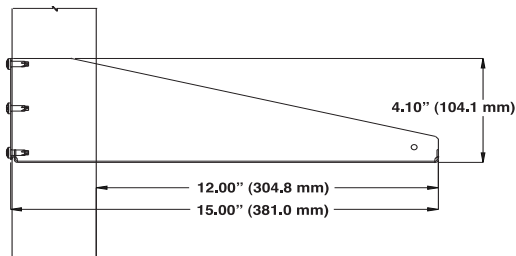

3U

40750-X19

Standard Single-Sided Steel Shelf

Economical rack or wall-mounted shelf for miscellaneous equipment. Made of cold-rolled steel and may be rack or wall-mounted. 19" rack-mountable, holds equipment up to 17.25"W x 14.75"D (438.2 mm x 374.7 mm). Sold two per shipping carton, supports up to 35 lb (15.9 kg).

Standard Double-Sided Steel Shelf

An economical rack or wall-mounted shelf with twice the shelf space for centered loading and deeper equipment handling. Made of cold-rolled steel, this shelf mounts on double-sided racks only. 19" rack mountable, holds equipment up to 17.25"W x 21.50"D (438.2 mm x 546.1 mm) and supports up to 25 lb (11.3 kg) per side or 50 lb (22.7 kg) total.

2U

11294-X19

26"D (660 mm) Shelf

Extra deep design is convenient for mounting large equipment requiring additional support. Will fit inside most CPI rack enclosures, except P/N 11058 or wall enclosure). Mounting hardware not included. 19" version holds equipment up to 17.75"W x 25.8"D (450.9 mm x 655.8 mm), 23" version holds equipment up to 21.75"W x 25.8"D (552.5 mm x 655.8 mm). Made of strong, lightweight aluminum, supports up to 150 lb (68.0 kg). 19" version is UL Listed: File E140851; Category DUXR (US), DUXR7 (Canada) – Communications Circuit Accessory.

5U

11054-X19

A 6.37" (161.8 mm)
B 7.16" (181.9 mm)
C 11.53" (292.9 mm)
D 13.00" (330.2 mm)

Part Number	Description	Shipping Weight lb (kg)
40750-719	Standard Single-Sided Steel Shelf, Black	12 (5.4)
40751-719	Standard Double-Sided Steel Shelf, Black	10 (4.5)
11294-X19	Low Profile Shelf, For 19" Rack	5 (2.3)
11294-X23	Low Profile Shelf, For 23" Rack	6 (2.7)
11054-X19	26"D (660 mm) Shelf, For 19" Rack	10 (4.5)
11054-X23	26"D (660 mm) Shelf, For 23" Rack	10 (4.5)