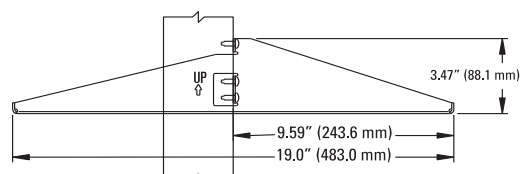

Standard Double-Sided Steel Shelf

An economical rack or wall-mounted shelf with twice the shelf space for centered loading and deeper equipment handling. Made of cold-rolled steel, this shelf mounts on double-sided racks only. 19" rack mountable, holds equipment up to 17.25"W x 21.50"D (438.2 mm x 546.1 mm) and supports up to 25 lb (11.3 kg) per side or 50 lb (22.7 kg) total.

3U

40751-X19

19"D (480 mm) Low Profile Shelf

Reduced height design saves on valuable rack space. Mounts to either front or back of rack channel face. Mounting hardware not included. 19" version holds equipment up to 17.25"W x 18.82"D (438.2 mm x 478.0 mm), 23" version holds equipment up to 21.25"W x 18.82"D (539.8 mm x 478.0 mm) Made of strong, lightweight aluminum, supports up to 40 lb (18.1 kg).

2U

11294-X19

26"D (660 mm) Shelf

Extra deep design is convenient for mounting large equipment requiring additional support. Will fit inside most CPI rack enclosures, except P/N 11058 or wall enclosure). Mounting hardware not included. 19" version holds equipment up to 17.75"W x 25.8"D (450.9 mm x 655.8 mm), 23" version holds equipment up to 21.75"W x 25.8"D (552.5 mm x 655.8 mm). Made of strong, lightweight aluminum, supports up to 150 lb (68.0 kg). 19" version is UL Listed: File E140851; Category DUXR (US), DUXR7 (Canada) – Communications Circuit Accessory.

5U

11054-X19

A 6.37" (161.8 mm)
B 7.16" (181.9 mm)
C 11.53" (292.9 mm)
D 13.00" (330.2 mm)

Part Number	Description	Shipping Weight lb (kg)
40750-719	Standard Single-Sided Steel Shelf, Black	12 (5.4)
40751-719	Standard Double-Sided Steel Shelf, Black	10 (4.5)
11294-X19	Low Profile Shelf, For 19" Rack	5 (2.3)
11294-X23	Low Profile Shelf, For 23" Rack	6 (2.7)
11054-X19	26"D (660 mm) Shelf, For 19" Rack	10 (4.5)
11054-X23	26"D (660 mm) Shelf, For 23" Rack	10 (4.5)