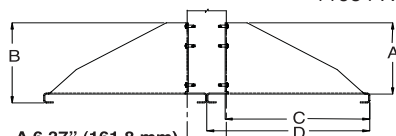

3U

40751-X19

19"D (480 mm) Low Profile Shelf

Reduced height design saves on valuable rack space. Mounts to either front or back of rack channel face. Mounting hardware not included. 19" version holds equipment up to 17.25"W x 18.82"D (438.2 mm x 478.0 mm), 23" version holds equipment up to 21.25"W x 18.82"D (539.8 mm x 478.0 mm) Made of strong, lightweight aluminum, supports up to 40 lb (18.1 kg).

2U

11294-X19

26"D (660 mm) Shelf

Extra deep design is convenient for mounting large equipment requiring additional support. Will fit inside most CPI rack enclosures, except P/N 11058 or wall enclosure). Mounting hardware not included. 19" version holds equipment up to 17.75"W x 25.8"D (450.9 mm x 655.8 mm), 23" version holds equipment up to 21.75"W x 25.8"D (552.5 mm x 655.8 mm). Made of strong, lightweight aluminum, supports up to 150 lb (68.0 kg). 19" version is UL Listed: File E140851; Category DUXR (US), DUXR7 (Canada) – Communications Circuit Accessory.

5U

11054-X19

A 6.37" (161.8 mm)
B 7.16" (181.9 mm)
C 11.53" (292.9 mm)
D 13.00" (330.2 mm)

Part Number	Description	Shipping Weight lb (kg)
40750-719	Standard Single-Sided Steel Shelf, Black	12 (5.4)
40751-719	Standard Double-Sided Steel Shelf, Black	10 (4.5)
11294-X19	Low Profile Shelf, For 19" Rack	5 (2.3)
11294-X23	Low Profile Shelf, For 23" Rack	6 (2.7)
11054-X19	26"D (660 mm) Shelf, For 19" Rack	10 (4.5)
11054-X23	26"D (660 mm) Shelf, For 23" Rack	10 (4.5)