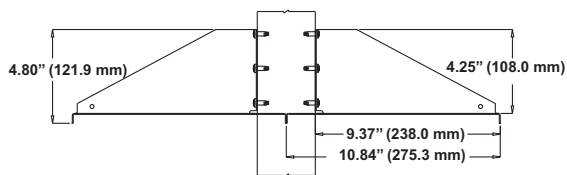

3U

40750-X19

Standard Single-Sided Steel Shelf

Economical rack or wall-mounted shelf for miscellaneous equipment. Made of cold-rolled steel and may be rack or wall-mounted. 19" rack-mountable, holds equipment up to 17.25"W x 14.75"D (438.2 mm x 374.7 mm). Sold two per shipping carton, supports up to 35 lb (15.9 kg).

Standard Double-Sided Steel Shelf

An economical rack or wall-mounted shelf with twice the shelf space for centered loading and deeper equipment handling. Made of cold-rolled steel, this shelf mounts on double-sided racks only. 19" rack mountable, holds equipment up to 17.25"W x 21.50"D (438.2 mm x 546.1 mm) and supports up to 25 lb (11.3 kg) per side or 50 lb (22.7 kg) total.

3U

40751-X19

19"D (480 mm) Low Profile Shelf

Reduced height design saves on valuable rack space. Mounts to either front or back of rack channel face. Mounting hardware not included. 19" version holds equipment up to 17.25"W x 18.82"D (438.2 mm x 478.0 mm), 23" version holds equipment up to 21.25"W x 18.82"D (539.8 mm x 478.0 mm) Made of strong, lightweight aluminum, supports up to 40 lb (18.1 kg).

2U

11294-X19

26"D (660 mm) Shelf

Extra deep design is convenient for mounting large equipment requiring additional support. Will fit inside most CPI rack enclosures, except P/N 11058 or wall enclosure). Mounting hardware not included. 19" version holds equipment up to 17.75"W x 25.8"D (450.9 mm x 655.8 mm), 23" version holds equipment up to 21.75"W x 25.8"D (552.5 mm x 655.8 mm). Made of strong, lightweight aluminum, supports up to 150 lb (68.0 kg). 19" version is UL Listed: File E140851; Category DUXR (US), DUXR7 (Canada) – Communications Circuit Accessory.

5U

11054-X19

A 6.37" (161.8 mm)
B 7.16" (181.9 mm)
C 11.53" (292.9 mm)
D 13.00" (330.2 mm)