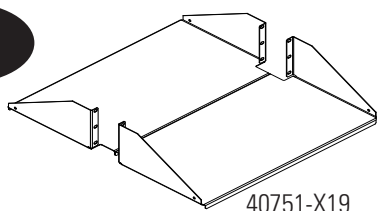

3U

40750-X19

Standard Single-Sided Steel Shelf

Economical rack or wall-mounted shelf for miscellaneous equipment. Made of cold-rolled steel and may be rack or wall-mounted. 19" rack-mountable, holds equipment up to 17.25"W x 14.75"D (438.2 mm x 374.7 mm). Sold two per shipping carton, supports up to 35 lb (15.9 kg).

Standard Double-Sided Steel Shelf

An economical rack or wall-mounted shelf with twice the shelf space for centered loading and deeper equipment handling. Made of cold-rolled steel, this shelf mounts on double-sided racks only. 19" rack mountable, holds equipment up to 17.25"W x 21.50"D (438.2 mm x 546.1 mm) and supports up to 25 lb (11.3 kg) per side or 50 lb (22.7 kg) total.

3U

40751-X19

19"D (480 mm) Low Profile Shelf

Reduced height design saves on valuable rack space. Mounts to either front or back of rack channel face. Mounting hardware not included. 19" version holds equipment up to 17.25"W x 18.82"D (438.2 mm x 478.0 mm), 23" version holds equipment up to 21.25"W x 18.82"D (539.8 mm x 478.0 mm) Made of strong, lightweight aluminum, supports up to 40 lb (18.1 kg).

5U

11054-X19

A 6.37" (161.8 mm)
B 7.16" (181.9 mm)
C 11.53" (292.9 mm)
D 13.00" (330.2 mm)

Part Number	Description	Shipping Weight lb (kg)
40750-719	Standard Single-Sided Steel Shelf, Black	12 (5.4)
40751-719	Standard Double-Sided Steel Shelf, Black	10 (4.5)
11294-X19	Low Profile Shelf, For 19" Rack	5 (2.3)
11294-X23	Low Profile Shelf, For 23" Rack	6 (2.7)
11054-X19	26"D (660 mm) Shelf, For 19" Rack	10 (4.5)
11054-X23	26"D (660 mm) Shelf, For 23" Rack	10 (4.5)