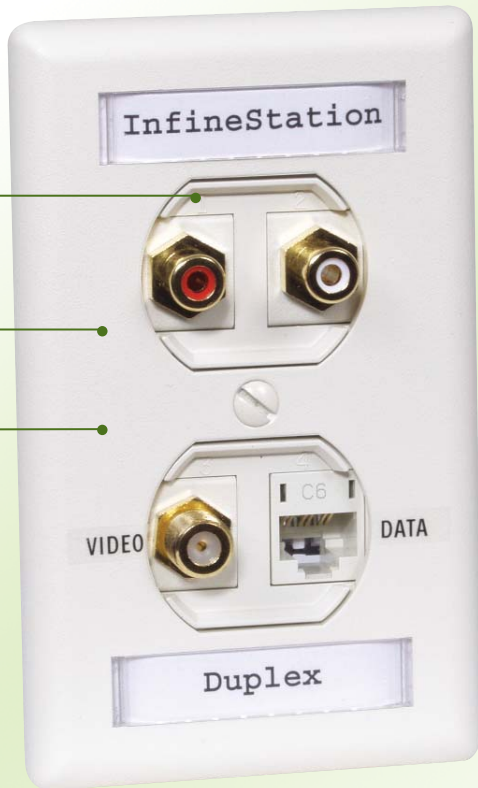

Infin-e-Station™ Frames and Plates

The ISF, StyleLine® 106 and duplex outlet frames provide instant communication mounting capabilities within a rectangular (GFCI) or duplex electrical design. These frames deliver 2 to 6 port configurations, lending flexibility and increased capacity to the work area. Infin-e-Station™ frames give a contemporary finish to any style application and can accommodate a broad range of retrofit applications

Compatible with our Infin-e-Station™ cover plates, the frame's aesthetic appearance provides a consistent match next to any Infin-e-Station™ plate, module or surface mount box.

All frames are unloaded with the exception of the SL5E4 frames, which are pre-loaded with a 4-port Cat 5e jack adapter.

Aesthetic profile provides a consistent match next to any Infin-e-Station plate, module or surface mount box

ISF Styleline fit industry standard rectangular (GFCI) style openings

106 frames fit industry standard duplex style openings

Tamper-resistant, rear Keystone mounting

IFP126OW and IFP108OW are the only plates in the industry that are UL listed for power and low voltage with label fields

► SPECIFICATIONS

- Plate: 94 V-0 rated material
- High-impact polymer construction
- IFP126OW and IFP18OW rated UL power and low voltage data