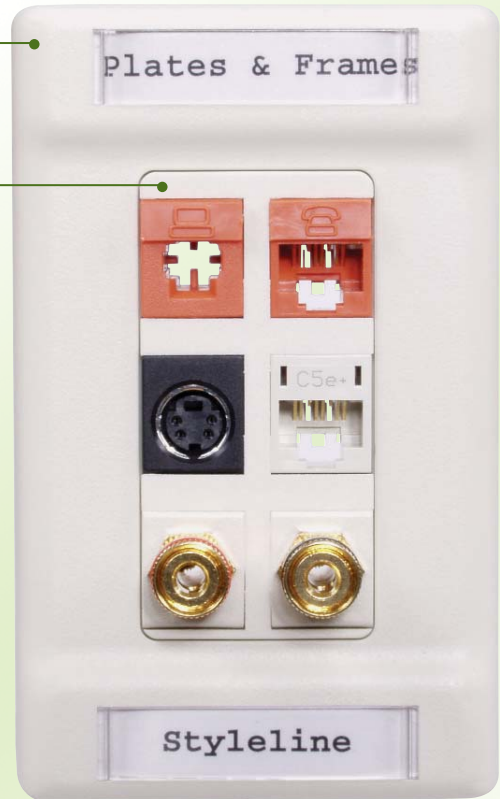

Infin-e-Station™ Frames and Plates

The ISF, StyleLine® 106 and duplex outlet frames provide instant communication mounting capabilities within a rectangular (GFCI) or duplex electrical design. These frames deliver 2 to 6 port configurations, lending flexibility and increased capacity to the work area. Infin-e-Station™ frames give a contemporary finish to any style application and can accommodate a broad range of retrofit applications

Compatible with our Infin-e-Station™ cover plates, the frame's aesthetic appearance provides a consistent match next to any Infin-e-Station™ plate, module or surface mount box.

All frames are unloaded with the exception of the SL5E4 frames, which are pre-loaded with a 4-port Cat 5e jack adapter.

Aesthetic profile provides a consistent match next to any Infin-e-Station plate, module or surface mount box

ISF Styleline fit industry standard rectangular (GFCI) style openings

106 frames fit industry standard duplex style openings

Tamper-resistant, rear Keystone mounting

IFP126OW and IFP108OW are the only plates in the industry that are UL listed for power and low voltage with label fields

► SPECIFICATIONS

- Plate: 94 V-0 rated material
- High-impact polymer construction
- IFP126OW and IFP18OW rated UL power and low voltage data