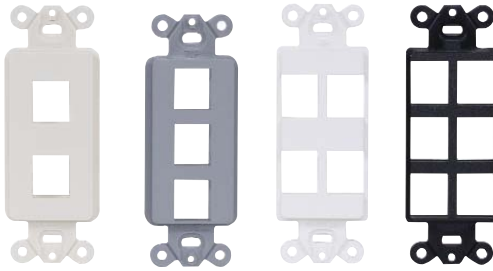

Compatible with our Infin-e-Station™ cover plates, the frame's aesthetic appearance provides a consistent match next to any Infin-e-Station™ plate, module or surface mount box.

All frames are unloaded with the exception of the SL5E4 frames, which are pre-loaded with a 4-port Cat 5e jack adapter.

Tamper-resistant, rear Keystone mounting

IFP126OW and IFP108OW are the only plates in the industry that are UL listed for power and low voltage with label fields

► SPECIFICATIONS

- ◆ Plate: 94 V-0 rated material
- ◆ High-impact polymer construction
- ◆ IFP126OW and IFP18OW rated UL power and low voltage data

ORDER INFORMATION

ISF StyleLine Outlet Frames

	2-port	3-port	4-port	6-port*
Unit Package	1 per Bag	1 per Bag	1 per Bag	1 per Bag
Order Quantity	Carton of 10	Carton of 10	Carton of 10	Carton of 10
Black	ISF2BK	ISF3BK	ISF4BK	ISF6BK
Electrical Ivory	ISF2EI	ISF3EI	ISF4EI	ISF6EI
Gray	ISF2GY	ISF3GY	ISF4GY	ISF6GY
Office White	ISF2OW	ISF3OW	ISF4OW	ISF6OW
White	ISF2W	ISF3W	ISF4W	ISF6W
Telco Ivory	-	-	-	-