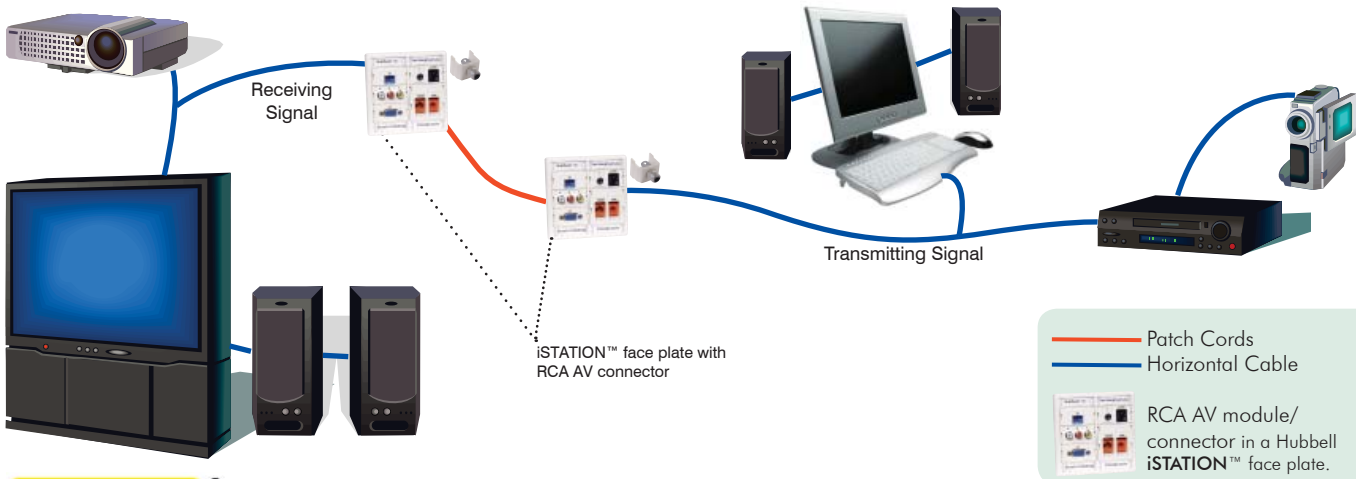

TYPICAL APPLICATION

Hubbell Premise Wiring

HUBBELL INCORPORATED (Delaware)
14 Lord's Hill Road • Stonington, CT 06378-0901 • (860) 535-8326 • 800-626-0005
Fax: (860) 535-8328 • Internet site: <http://www.hubbell-premise.com>

Worldwide Locations

Hubbell Premise Wiring, Asia Pacific
Hubbell Canada Inc.
Hubbell Premise Wiring, Central America
Hubbell Premise Wiring, China
Hubbell Premise Wiring, Europe
Hubbell Premise Wiring, India
Hubbell Int'l. Inc., Korea Branch

852-2836-7131
905-839-1138
506-309-4158
86-21-6374 2660
44-01283 500500
91-80-4022-4089
(82 2) 2607 1363

852-2836-7132
Fax: 905-839-9108
Fax: 506-260-1616
Fax: 86-21-6374 2799
Fax: 44-01283 500400
Fax: 91-80-4022-4033
Fax: (82 2) 2603 7386

Hubbell Premise Wiring, Latin America
Hubbell de Mexico, S.A. de C.V.
Hubbell Premise Wiring, Middle East
Hubbell Premise Wiring, Puerto Rico
Hubbell-Taian Co., Ltd., Taiwan
Hubbell Premise Wiring, Venezuela

305-408-4501
(5255) 9151-9999
971-4-393-4192
787-855-1075
886-2-2522-1862
58-212-5156482

Fax: 305-408-8201
Fax: (5255) 9151-9989
Fax: 971-4-393-4194
Fax: 787-855-3265
Fax: 886-2-2522-1872
Fax: 58-212-6627258