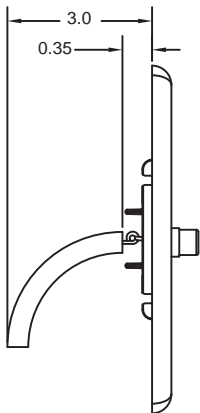

iSTATION™ RCA AV Connector

See RCA Insulator Color Chart below for applications.

Description
AV Connector, RCA, Nickel
AV Connector, RCA, Nickel, Office White
XX = Housing Color: "AL" = Almond; "BK" = Black; "EI" = Electric Ivory; "GY" = Gray; "LA" = Light Almond; "W" = White.
XX = Insulator Color: "BK" = Black; "B" = Blue; "GN" = Green; "R" = Red; "W" = White; "Y" = Yellow.

Catalog No.
SFRCXXXX
SFRCXX

RCA INSULATOR COLOR: APPLICATIONS

Color	Audio	Video
Red	Right Signal	Component - Red (Pr/Cr)
White	Left Signal	
Yellow		Composite
Blue		Component - Blue (Pb/Cb)
Green		Component - Green (Y)
Black	Mono/Right	
Orange	Digital (S/PDIF)	Digital (S/PDIF)

CONNECTOR DEPTH CHART