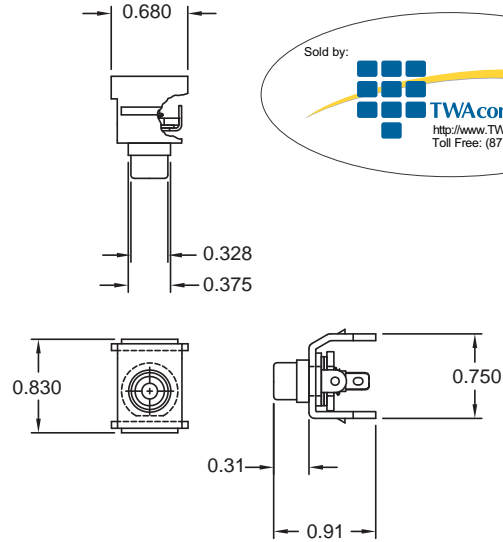

CONNECTOR DEPTH CHART

DIMENSIONS

iSTATION™ COMPATIBLE

Work Station and Cross-Connect Solutions

- Front and Rear-loading Plates
- Duplex and Decorator Frames
- ISM Surface Mount Boxes
- UDX Multimedia Panels (except 1U-48)
- netSELECT™: Residential Network Solution
- iFRAME® Vertical Patch Panel