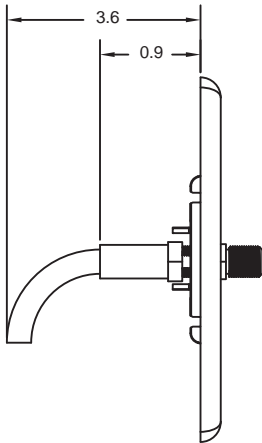

AV Connector, F-Type Coupler

Sold in carton increments only.
Carton contains - 25 keystone connectors (individually bagged).

Plating	Nickel	Gold
Catalog No.	SFFXX	SFFGXX

XX = Housing Colors

"AL" = Almond; "B" = Black; "EI" = Electric Ivory; "GY" = Gray;
"LA" = Light Almond; "OW" = Office White; "W" = White.

F-Type Plugs and Tools

Sold in bags of 25.

Termination Type	Cable Type	No. of Pieces	Catalog No.
Compression	RG6	1	FRG625
Compression	RG59	1	FRG5925
Crimp	RG6	1	FRG6C25

Tools	Catalog No.
Crimp Tool Frame (die-sets sold separately)	UCT
RG6 and RG59 Crimp Die-Set	CDTSRG659
RG6 and RG59 Compression Tool	COMPTRG659

CONNECTOR DEPTH CHART