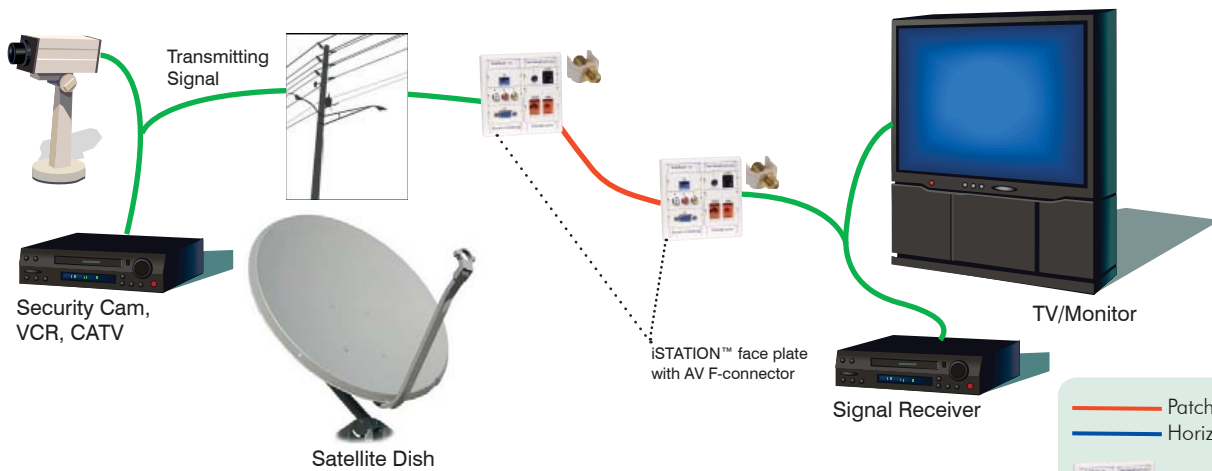

TYPICAL APPLICATION

— Patch Cords
— Horizontal Cable

AV F-Connector in a Hubbell iSTATION™ face plate.