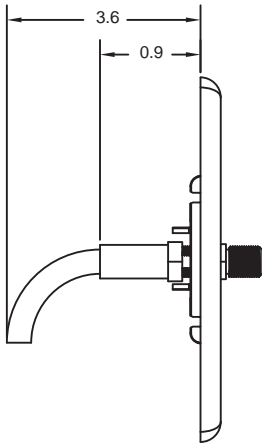

"AL" = Almond; "B" = Black; "EI" = Electric Ivory; "GY" = Gray;  
"LA" = Light Almond; "OW" = Office White; "W" = White.

**F-Type Plugs and Tools**

Sold in bags of 25.

Termination Type	Cable Type	No. of Pieces	Catalog No.
Compression	RG6	1	<b>FRG625</b>
Compression	RG59	1	<b>FRG5925</b>
Crimp	RG6	1	<b>FRG6C25</b>

Tools	Catalog No.
Crimp Tool Frame (die-sets sold separately)	<b>UCT</b>
RG6 and RG59 Crimp Die-Set	<b>CDTSRG659</b>
RG6 and RG59 Compression Tool	<b>COMPTRG659</b>

**CONNECTOR DEPTH CHART**

**TYPICAL APPLICATION**