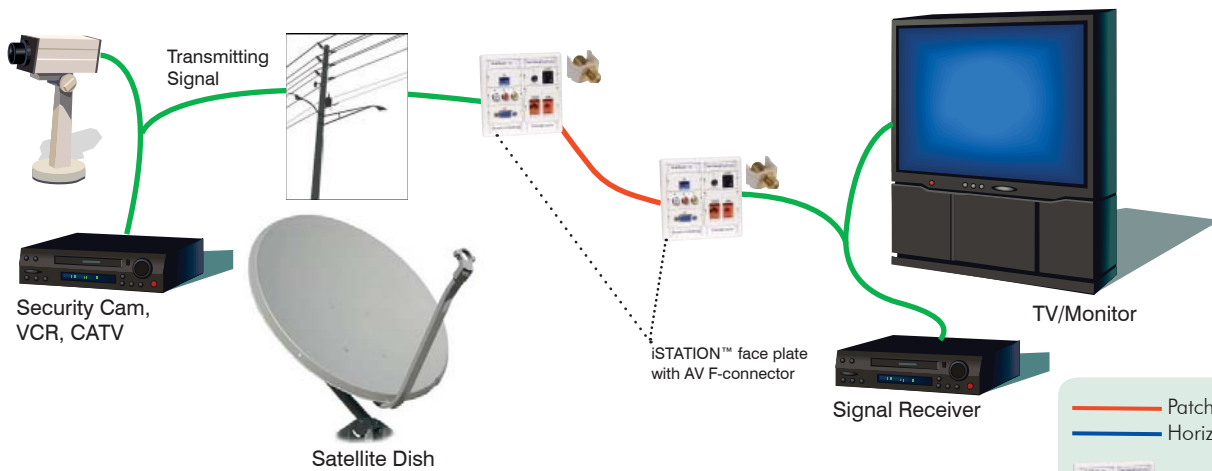

APPLICATIONS SUPPORTED

- TV, CCTV, CATV, satellite and home theater.
- Projectors, flat panel TVs, entertainment systems.
- Security and surveillance systems.

CONNECTOR TERM

F-Connector - A common type of connector used for cable TV (CATV), closed circuit TV (CCTV), satellite TV, Internet access through cable modems and security surveillance cameras. Female F-Couplers have a 3/8-32 thread. Most male F-connectors have a matched threaded connecting ring or in some cases are a push-on version. The male F-connector body is terminated by screwing, crimping, or compressing onto the exposed outer braid/shield of the RG-6 or RG-59 cable leaving the conductor exposed in the center of the connector.

CONNECTOR DEPTH CHART

DIMENSIONS

iSTATION™ COMPATIBLE

Work Station and Cross-Connect Solutions

- Front and Rear-loading Plates
- Duplex and Decorator Frames
- ISM Surface Mount Boxes
- UDX Multimedia Panels (except 1U-48)
- **NETSELECT®** Residential Network Solution
- **iFRAME®** Vertical Patch Panel

Hubbell Delivery System

- Hubbell **SystemOne** Poke-Throughs and Floor Boxes
- Hubbell Surface Raceway, Metal and Non-Metallic
- Multi-Connect™ Wall Boxes/Conference Table Boxes
- Power Poles

TYPICAL APPLICATION