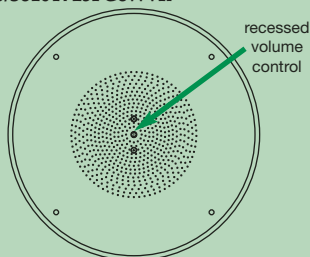

## Ceiling Speaker Assembly Variations

Bogen ceiling speaker assemblies consist of an 8" cone speaker (S86 or S810) mounted in a white enamel, steel-finished ceiling grille (PG8W) with a transformer (T725). The assemblies are available in several options, as outlined here:

- **No Volume Control – S86/S810T725PG8W**

- **Recessed Volume Control – S86/S810T725PG8WVR**

- **Volume Control Knob – S86/S810T725PG8WVK**

- **Screw Terminal Strip – S86T725PG8WBR**

## Product Features:

- 4-watt capacity
- 8" cone speaker for excellent audio quality
- 6 different power taps available (4, 2, 1, 1/2, 1/4, 1/8 W)
- T725 4-watt transformer
- Pre-assembled for faster installation
- White enamel over steel grille
- Works with both 70V and 25V amplifier outputs
- Available with volume control – recessed or with knob (VR and VK models only)
- Screw terminals (BR models only)
- 6 oz. or 10 oz. magnet weights

Dimensions: 13" Dia. x 3-1/4" D

Model	Magnet Weight	Frequency Response	Sensitivity (4ft./1W)	No Volume Control	Recessed Volume Control (VR)	Volume Control w/Knob (VK)	Screw Terminals	Shipping Weight (6/carton)	
<b>S86T725PG8W</b>	6 oz.	50 Hz-12 kHz	95 dBspl	●				27 lb. / carton	
<b>S86T725PG8WVR</b>					●				
<b>S86T725PG8WVK</b>						●			
<b>S86T725PG8WBR</b>								●	28 lb. / carton
<b>S86T725PG8WBRVR</b>							●	●	
<b>S86T725PG8WBRVK</b>								●	
<b>S810T725PG8W</b>	10 oz.	70 Hz-15 kHz	96 dBspl	●				30 lb. / carton	
<b>S810T725PG8WVR</b>					●				
<b>S810T725PG8WVK</b>						●			