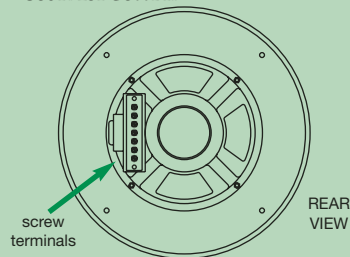

- **No Volume Control – S86/S810T725PG8W**

- **Recessed Volume Control – S86/S810T725PG8WVR**

- **Volume Control Knob – S86/S810T725PG8WVK**

- **Screw Terminal Strip – S86T725PG8WBR**

## Product Features:

- 4-watt capacity
- 8" cone speaker for excellent audio quality
- 6 different power taps available (4, 2, 1, 1/2, 1/4, 1/8 W)
- T725 4-watt transformer
- Pre-assembled for faster installation
- White enamel over steel grille
- Works with both 70V and 25V amplifier outputs
- Available with volume control – recessed or with knob (VR and VK models only)
- Screw terminals (BR models only)
- 6 oz. or 10 oz. magnet weights