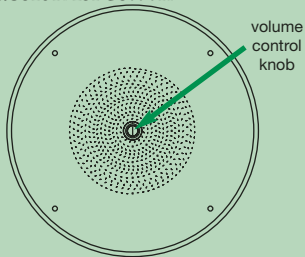

## Ceiling Speaker Assembly Variations

Bogen ceiling speaker assemblies consist of an 8" cone speaker (S86 or S810) mounted in a white enamel, steel-finished ceiling grille (PG8W) with a transformer (T725). The assemblies are available in several options, as outlined here:

- **No Volume Control – S86/S810T725PG8W**

- **Recessed Volume Control – S86/S810T725PG8WVR**

- **Volume Control Knob – S86/S810T725PG8WVK**

- **Screw Terminal Strip – S86T725PG8WBR**

## Product Features:

- 4-watt capacity
- 8" cone speaker for excellent audio quality
- 6 different power taps available (4, 2, 1, 1/2, 1/4, 1/8 W)
- T725 4-watt transformer
- Pre-assembled for faster installation
- White enamel over steel grille
- Works with both 70V and 25V amplifier outputs
- Available with volume control – recessed or with knob (VR and VK models only)
- Screw terminals (BR models only)
- 6 oz. or 10 oz. magnet weights

Dimensions: 13" Dia. x 3-1/4" D

Model	Magnet Weight	Frequency Response	Sensitivity (4ft./1W)	No Volume Control	Recessed Volume Control (VR)	Volume Control w/Knob (VK)	Screw Terminals	Shipping Weight (6/carton)	
<b>S86T725PG8W</b>	6 oz.	50 Hz-12 kHz	95 dBspl	●				27 lb. / carton	
<b>S86T725PG8WVR</b>					●				
<b>S86T725PG8WVK</b>						●			
<b>S86T725PG8WBR</b>								●	28 lb. / carton
<b>S86T725PG8WBRVR</b>							●	●	
<b>S86T725PG8WBRVK</b>								●	
<b>S810T725PG8W</b>	10 oz.	70 Hz-15 kHz	96 dBspl	●				30 lb. / carton	
<b>S810T725PG8WVR</b>					●				
<b>S810T725PG8WVK</b>						●			