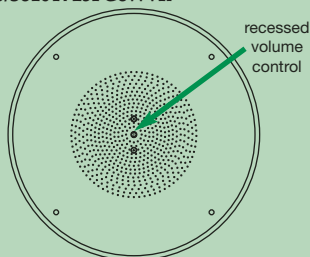

Ceiling Speaker Assembly Variations

Bogen ceiling speaker assemblies consist of an 8" cone speaker (S86 or S810) mounted in a white enamel, steel-finished ceiling grille (PG8W) with a transformer (T725). The assemblies are available in several options, as outlined here:

- **No Volume Control – S86/S810T725PG8W**

- **Recessed Volume Control – S86/S810T725PG8WVR**

- **Volume Control Knob – S86/S810T725PG8WVK**

- **Screw Terminal Strip – S86T725PG8WBR**

Accessories

TB8
Tile Bridge

Product Features:

- 4-watt capacity
- 8" cone speaker for excellent audio quality
- 6 different power taps available (4, 2, 1, 1/2, 1/4, 1/8 W)
- T725 4-watt transformer
- Pre-assembled for faster installation
- White enamel over steel grille
- Works with both 70V and 25V amplifier outputs
- Available with volume control – recessed or with knob (VR and VK models only)
- Screw terminals (BR models only)
- 6 oz. or 10 oz. magnet weights

Dimensions: 13" Dia. x 3-1/4" D

Model	Magnet Weight	Frequency Response	Sensitivity (4ft./1W)	No Volume Control	Recessed Volume Control (VR)	Volume Control w/Knob (VK)	Screw Terminals	Shipping Weight (6/carton)	
S86T725PG8W	6 oz.	50 Hz-12 kHz	95 dBspl	●				27 lb. / carton	
S86T725PG8WVR					●				
S86T725PG8WVK						●			
S86T725PG8WBR								●	28 lb. / carton
S86T725PG8WBRVR							●	●	
S86T725PG8WBRVK								●	
S810T725PG8W	10 oz.	70 Hz-15 kHz	96 dBspl	●				30 lb. / carton	
S810T725PG8WVR					●				
S810T725PG8WVK						●			