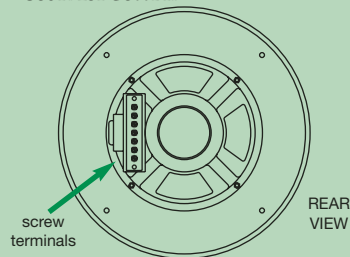

Ceiling Speaker Assembly Variations

Bogen ceiling speaker assemblies consist of an 8" cone speaker (S86 or S810) mounted in a white enamel, steel-finished ceiling grille (PG8W) with a transformer (T725). The assemblies are available in several options, as outlined here:

- **No Volume Control – S86/S810T725PG8W**

- **Recessed Volume Control – S86/S810T725PG8WVR**

- **Volume Control Knob – S86/S810T725PG8WVK**

- **Screw Terminal Strip – S86T725PG8WBR**

Accessories

TB8
Tile Bridge

RE84
Ceiling Speaker Enclosure

MR8
Mounting Ring

AT10A
10W Attenuator

AT35A
35W Attenuator

Ceiling Speaker Assemblies

S86T725PG8W
& Variations

S810T725PG8W
& Variations

Bogen's 8" cone speakers (S86 and S810) are available pre-assembled onto a 13" steel ceiling grille painted with white enamel (PG8W). Options for these assemblies are recessed volume control (VR), volume control with knob (VK), and rear-mounted screw terminal strip for power taps (BR).

Product Features:

- 4-watt capacity
- 8" cone speaker for excellent audio quality
- 6 different power taps available (4, 2, 1, 1/2, 1/4, 1/8 W)
- T725 4-watt transformer
- Pre-assembled for faster installation
- White enamel over steel grille
- Works with both 70V and 25V amplifier outputs
- Available with volume control – recessed or with knob (VR and VK models only)
- Screw terminals (BR models only)
- 6 oz. or 10 oz. magnet weights