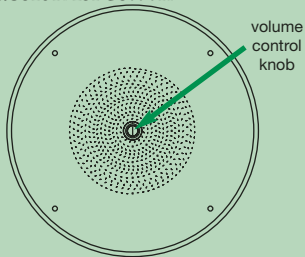

Ceiling Speaker Assembly Variations

Bogen ceiling speaker assemblies consist of an 8" cone speaker (S86 or S810) mounted in a white enamel, steel-finished ceiling grille (PG8W) with a transformer (T725). The assemblies are available in several options, as outlined here:

- **No Volume Control – S86/S810T725PG8W**

- **Recessed Volume Control – S86/S810T725PG8WVR**

- **Volume Control Knob – S86/S810T725PG8WVK**

- **Screw Terminal Strip – S86T725PG8WBR**

Accessories

TB8
Tile Bridge

Product Features:

- 4-watt capacity
- 8" cone speaker for excellent audio quality
- 6 different power taps available (4, 2, 1, 1/2, 1/4, 1/8 W)
- T725 4-watt transformer
- Pre-assembled for faster installation
- White enamel over steel grille
- Works with both 70V and 25V amplifier outputs
- Available with volume control – recessed or with knob (VR and VK models only)
- Screw terminals (BR models only)
- 6 oz. or 10 oz. magnet weights

Dimensions: 13" Dia. x 3-1/4" D

Model	Magnet Weight	Frequency Response	Sensitivity (4ft./1W)	No Volume Control	Recessed Volume Control (VR)	Volume Control w/Knob (VK)	Screw Terminals	Shipping Weight (6/carton)	
S86T725PG8W	6 oz.	50 Hz-12 kHz	95 dBspl	●				27 lb. / carton	
S86T725PG8WVR					●				
S86T725PG8WVK						●			
S86T725PG8WBR								●	28 lb. / carton
S86T725PG8WBRVR							●	●	
S86T725PG8WBRVK								●	
S810T725PG8W	10 oz.	70 Hz-15 kHz	96 dBspl	●				30 lb. / carton	
S810T725PG8WVR					●				
S810T725PG8WVK						●			