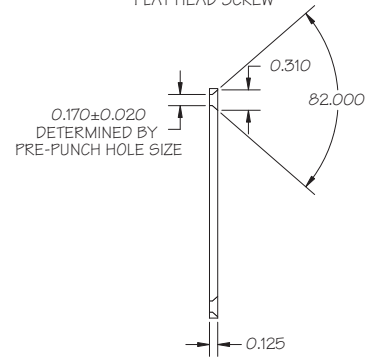

UCPB1

UCPB2

UCPB3

COUNTERSINK FOR 6-32 FLAT HEAD SCREW

COUNTERSINK FOR 6-32 FLAT HEAD SCREW

COUNTERSINK FOR 6-32 FLAT HEAD SCREW