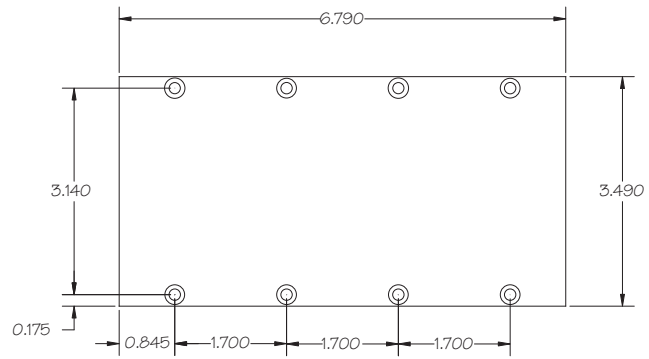

UCPB1

UCPB2

UCPB3

COUNTERSINK FOR 6-32 FLAT HEAD SCREW

COUNTERSINK FOR 6-32 FLAT HEAD SCREW

COUNTERSINK FOR 6-32 FLAT HEAD SCREW