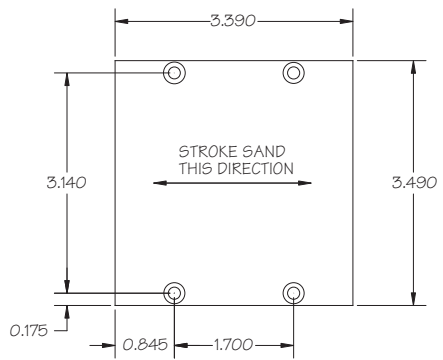

UCPB1

UCPB2

UCPB3

COUNTERSINK FOR 6-32 FLAT HEAD SCREW

COUNTERSINK FOR 6-32 FLAT HEAD SCREW

COUNTERSINK FOR 6-32 FLAT HEAD SCREW