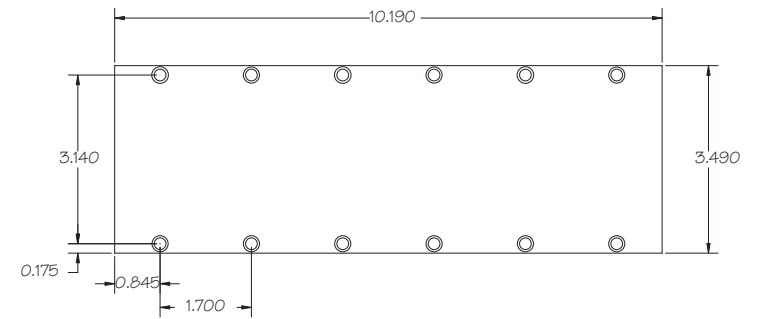

UCPB1

UCPB2

UCPB3

COUNTERSINK FOR 6-32 FLAT HEAD SCREW

COUNTERSINK FOR 6-32 FLAT HEAD SCREW

COUNTERSINK FOR 6-32 FLAT HEAD SCREW