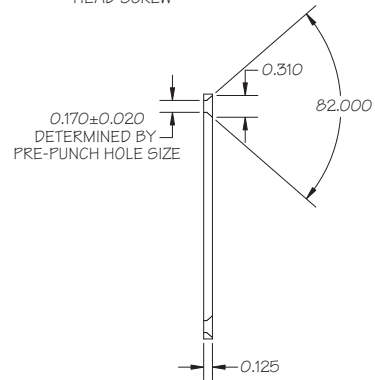

UCPB1

UCPB2

UCPB3

COUNTERSINK FOR 6-32 FLAT HEAD SCREW

COUNTERSINK FOR 6-32 FLAT HEAD SCREW

COUNTERSINK FOR 6-32 FLAT HEAD SCREW