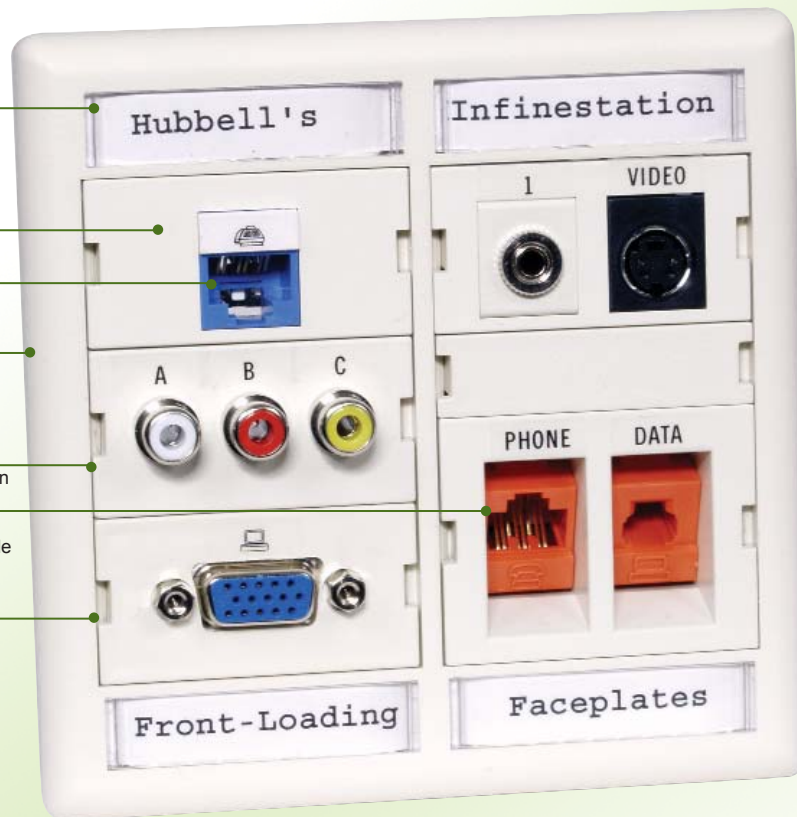

The Infin-e-Station™ modular plate series provides you the flexibility to address your specific requirements.

This series accept any modules in 3 unit combinations for single-gang; and 6 unit combinations for double-gang applications.

All Infin-e-Station™ frames supplied with clear and color-coded label fields

Front load installation

Flush Keystone mounting

Aesthetic profile

Easy, snap in installation

Flexibility to configure angled and/or flat profile modules

High-density:
6-port (single-gang)
12-port (double-gang)

FEATURES

- Single- and double-gang applications
- Easy module release latch
- Front-loading, snap in fit for security
- Supports multimedia applications
- Flush mounting with box eliminators
- Configure to specific requirements
- ANSI/TIA/EIA-606-A station labeling capability

				
	Blank 1-Port D-Sub Flat, 1 Unit	9-Pin F/F Gender Changer 1-Port D-Sub Flat, 1 Unit	15-Pin F/F Gender Changer 1-Port D-Sub Flat, 1 Unit	15 Pin F/Screw Terminal SVGA 1-Port D-Sub Flat, 1 Unit
Unit Package	1 per Bag	1 per Bag	1 per Bag	1 per Bag
Order Qty.	Carton of 25	Carton of 25	Carton of 25	Carton of 25
Color	Catalog No.	Catalog No.	Catalog No.	Catalog No.
Office White	IMDSB1OW	IM9DIN1OW	IM15DIN1OW	IM15ST1OW