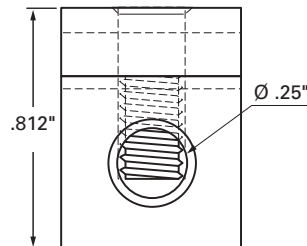

GTA 2-2 Grounding Lug

- Use to ground any width Cablofil wire cable tray.
- Use one grounding lug with each section of tray.
- Use SCMT plastic cable clip every 2.5 feet to support grounding cable.

Part #	Description	lb.	Pk. qty.
GTA 2-2	GTA 2-2 Grounding Lug	0.1	1