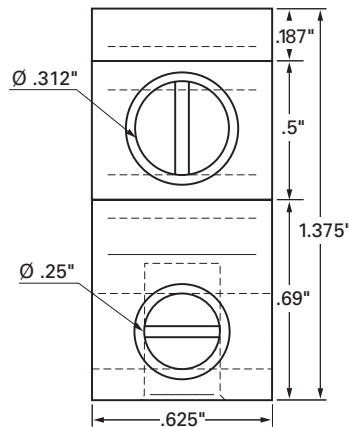

GTA 2-2 Grounding Lug

- Use to ground any width Cablofil wire cable tray.
- Use one grounding lug with each section of tray.
- Use SCMT plastic cable clip every 2.5 feet to support grounding cable.

Part #	Description	lb.	Pk. qty.
GTA 2-2	GTA 2-2 Grounding Lug	0.1	1