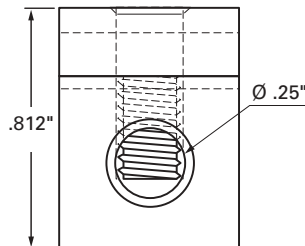

GTA 2-2 Grounding Lug

- Use to ground any width Cablofil wire cable tray.
- Use one grounding lug with each section of tray.
- Use SCMT plastic cable clip every 2.5 feet to support grounding cable.

Part #	Description	lb.	Pk. qty.
GTA 2-2	GTA 2-2 Grounding Lug	0.1	1