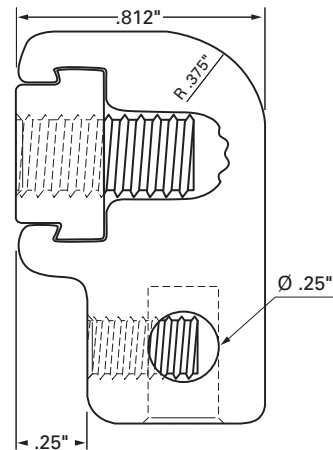

GTA 2-2 Grounding Lug

- Use to ground any width Cablofil wire cable tray.
- Use one grounding lug with each section of tray.
- Use SCMT plastic cable clip every 2.5 feet to support grounding cable.

Part #	Description	lb.	Pk. qty.
GTA 2-2	GTA 2-2 Grounding Lug	0.1	1