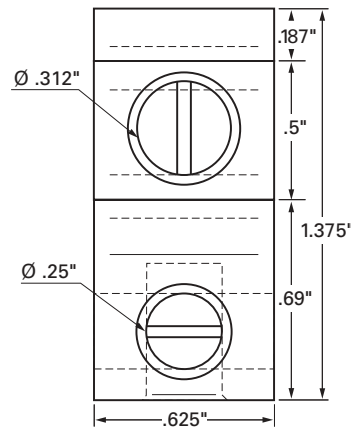

GTA 2-2 Grounding Lug

- Use to ground any width Cablofil wire cable tray.
- Use one grounding lug with each section of tray.
- Use SCMT plastic cable clip every 2.5 feet to support grounding cable.

Part #	Description	lb.	Pk. qty.
GTA 2-2	GTA 2-2 Grounding Lug	0.1	1