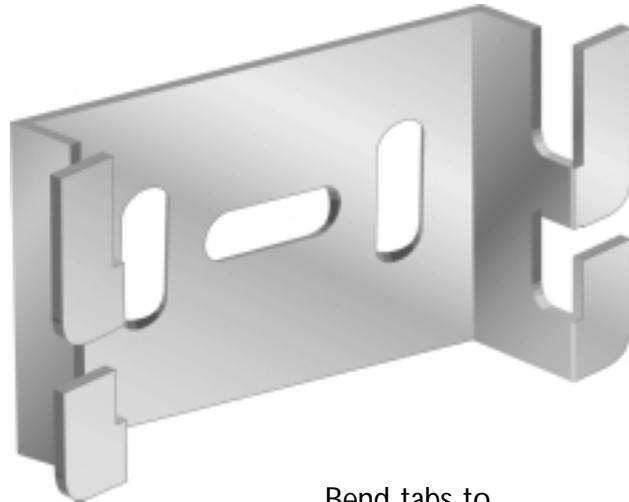

C50 – Wall Mount Attachment

- Attaches 2" tray to wall.
- No screws required for tray attachment. Just crimp to connect.
- Corrosion resistant pre-galvanized finish.
- Attaches boxes to tray for connections and conduit dropouts.

Bend tabs to secure tray

Part #	Description	lb.	Pk. qty.	Safety load
C50	Wall Mount Attachment	0.2	1	76

CABLOFIL^{INC.}
INNOVATORS IN CABLE MANAGEMENT

tel 618-566-3230
800-658-4641
fax 618-566-3250
www.cablofil.com