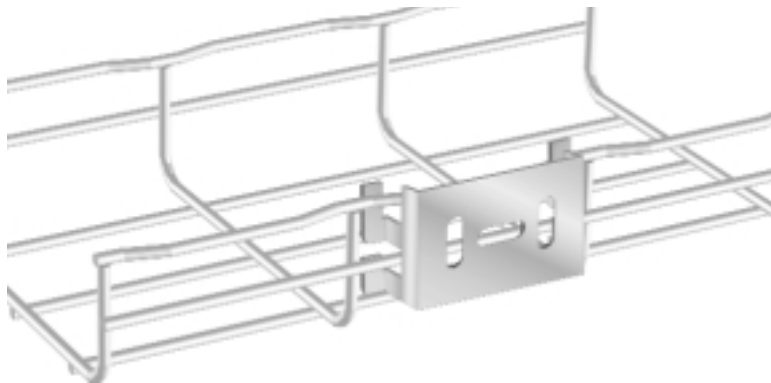

C50 – Wall Mount Attachment

- Attaches 2" tray to wall.
- No screws required for tray attachment. Just crimp to connect.
- Corrosion resistant pre-galvanized finish.
- Attaches boxes to tray for connections and conduit dropouts.

Bend tabs to secure tray

Part #	Description	lb.	Pk. qty.	Safety load
C50	Wall Mount Attachment	0.2	1	76

CABLOFIL^{INC.}
INNOVATORS IN CABLE MANAGEMENT

tel 618-566-3230
800-658-4641
fax 618-566-3250
www.cablofil.com