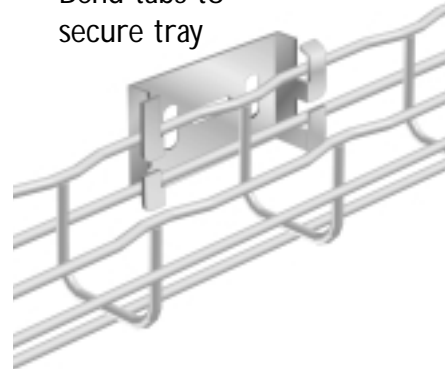

C50 – Wall Mount Attachment

- Attaches 2" tray to wall.
- No screws required for tray attachment. Just crimp to connect.
- Corrosion resistant pre-galvanized finish.
- Attaches boxes to tray for connections and conduit dropouts.

Bend tabs to secure tray

Part #	Description	lb.	Pk. qty.	Safety load
C50	Wall Mount Attachment	0.2	1	76

CABLOFIL^{INC.}
INNOVATORS IN CABLE MANAGEMENT

tel 618-566-3230
800-658-4641
fax 618-566-3250
www.cablofil.com