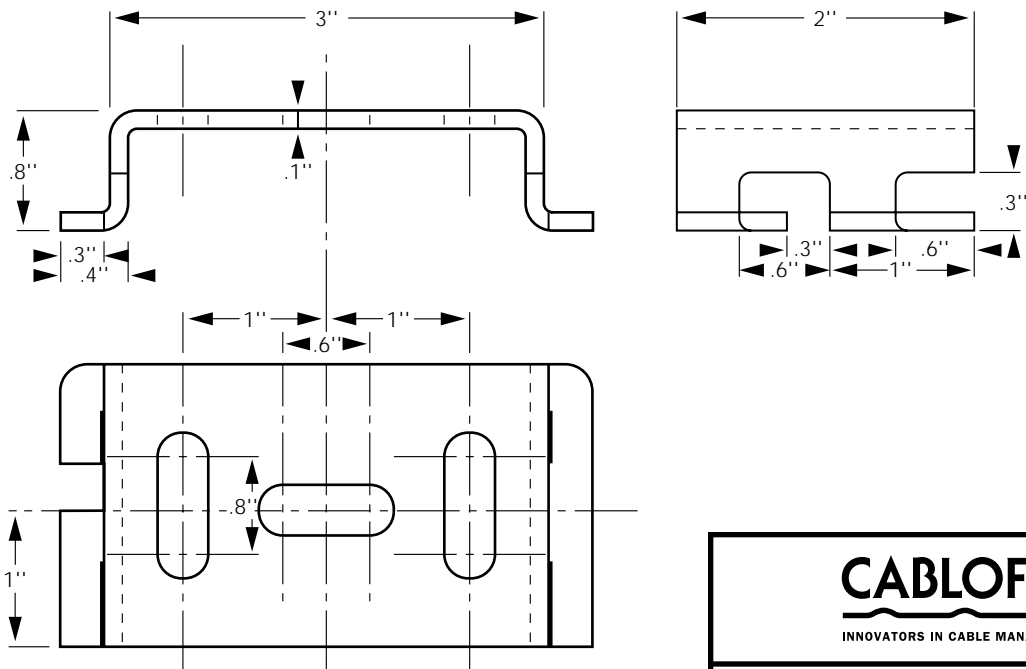

C50 – Wall Mount Attachment

- Attaches 2" tray to wall.
- No screws required for tray attachment. Just crimp to connect.
- Corrosion resistant pre-galvanized finish.
- Attaches boxes to tray for connections and conduit dropouts.

Bend tabs to secure tray

Part #	Description	lb.	Pk. qty.	Safety load
C50	Wall Mount Attachment	0.2	1	76

CABLOFIL^{INC.}
INNOVATORS IN CABLE MANAGEMENT

tel 618-566-3230
800-658-4641
fax 618-566-3250
www.cablofil.com