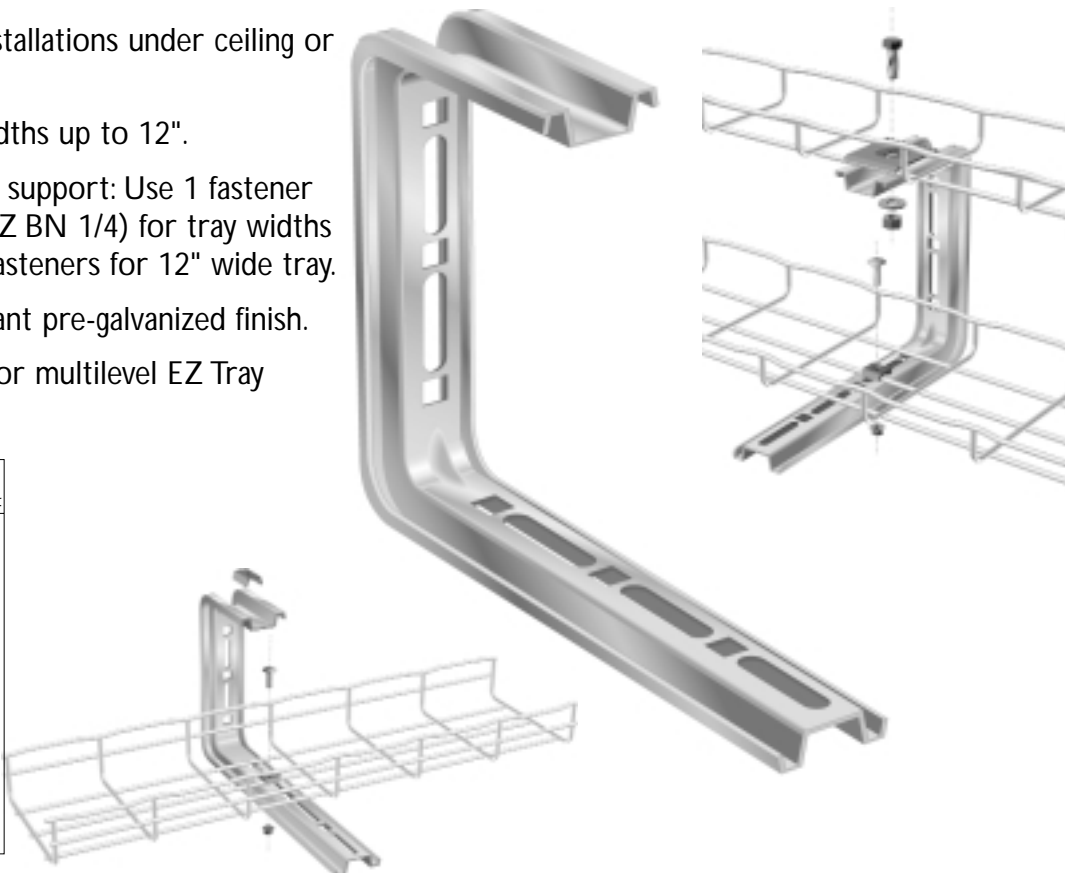

CSC Bracket

EZTray™

- For cable tray installations under ceiling or overhangs.
- Use with tray widths up to 12".
- To secure tray to support: Use 1 fastener set (1 CE 25, 1 EZ BN 1/4) for tray widths up to 8". Use 2 fasteners for 12" wide tray.
- Corrosion resistant pre-galvanized finish.
- Can be stacked for multilevel EZ Tray installations.

Part #	Description	W ¹	W ²	lb.	Pk. qty.	Safety load
CSC 100	4" C Bracket	3.87"	4.54"	1	1	259
CSC 200	8" C Bracket	5.84"	8.47"	1.5	1	216
CSC 300	12" C Bracket	7.8"	12.41"	1.9	1	108

CABLOFIL INC.

INNOVATORS IN CABLE MANAGEMENT