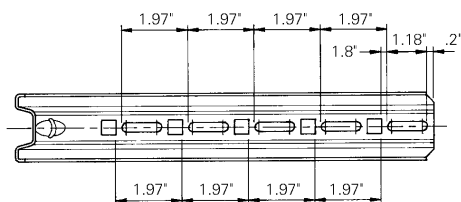

CSC Bracket

EZTray™

- For cable tray installations under ceiling or overhangs.
- Use with tray widths up to 12".
- To secure tray to support: Use 1 fastener set (1 CE 25, 1 EZ BN 1/4) for tray widths up to 8". Use 2 fasteners for 12" wide tray.
- Corrosion resistant pre-galvanized finish.
- Can be stacked for multilevel EZ Tray installations.

Part #	Description	W ¹	W ²	lb.	Pk. qty.	Safety load
CSC 100	4" C Bracket	3.87"	4.54"	1	1	259
CSC 200	8" C Bracket	5.84"	8.47"	1.5	1	216
CSC 300	12" C Bracket	7.8"	12.41"	1.9	1	108

CABLOFIL INC.

INNOVATORS IN CABLE MANAGEMENT