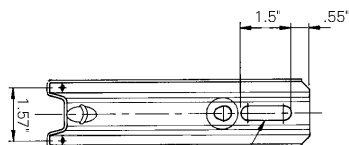

CSC Bracket

EZTray™

- For cable tray installations under ceiling or overhangs.
- Use with tray widths up to 12".
- To secure tray to support: Use 1 fastener set (1 CE 25, 1 EZ BN 1/4) for tray widths up to 8". Use 2 fasteners for 12" wide tray.
- Corrosion resistant pre-galvanized finish.
- Can be stacked for multilevel EZ Tray installations.

Part #	Description	W ¹	W ²	lb.	Pk. qty.	Safety load
CSC 100	4" C Bracket	3.87"	4.54"	1	1	259
CSC 200	8" C Bracket	5.84"	8.47"	1.5	1	216
CSC 300	12" C Bracket	7.8"	12.41"	1.9	1	108

CABLOFIL INC.

INNOVATORS IN CABLE MANAGEMENT