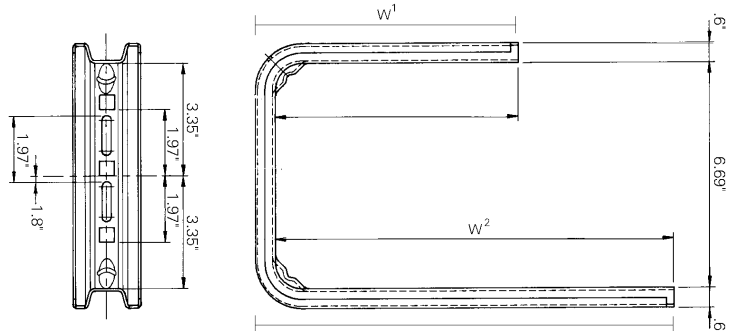

CSC Bracket

EZTray™

- For cable tray installations under ceiling or overhangs.
- Use with tray widths up to 12".
- To secure tray to support: Use 1 fastener set (1 CE 25, 1 EZ BN 1/4) for tray widths up to 8". Use 2 fasteners for 12" wide tray.
- Corrosion resistant pre-galvanized finish.
- Can be stacked for multilevel EZ Tray installations.

Part #	Description	W ¹	W ²	lb.	Pk. qty.	Safety load
CSC 100	4" C Bracket	3.87"	4.54"	1	1	259
CSC 200	8" C Bracket	5.84"	8.47"	1.5	1	216
CSC 300	12" C Bracket	7.8"	12.41"	1.9	1	108

CABLOFIL INC.

INNOVATORS IN CABLE MANAGEMENT