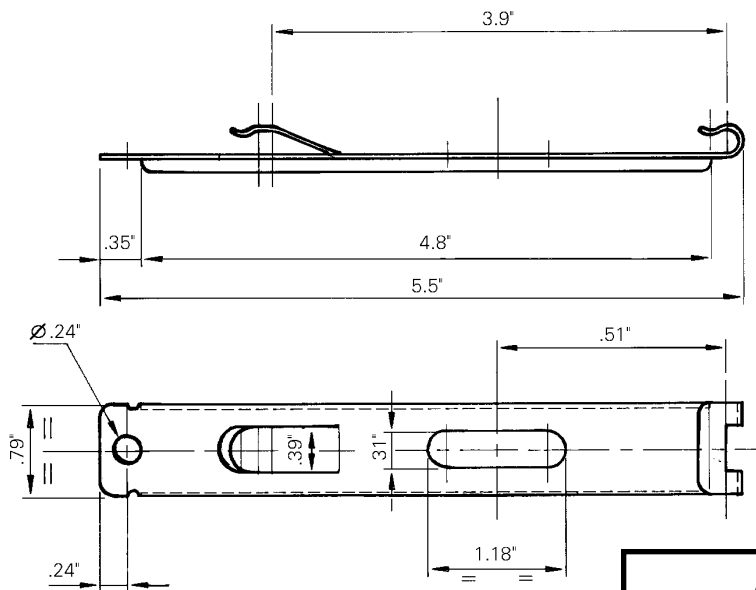

SAS System – Single Hanger Suspension Bracket **EZTray™**

- For center hung mounting of 4" and 6" wide EZ Tray. (use with 1/4" threaded rod)
- Snap in attachment requires no bolts, nuts, or tools to attach EZ Tray.
- Corrosion resistant electro zinc galvanized finish.

Part #	Description	lb.	Pk. qty.
SAS	Single Hanger Suspension Bracket	.07	1

CABLOFIL INC.
 INNOVATORS IN CABLE MANAGEMENT

tel 618-566-3230
 800-658-4641
 fax 618-566-3250
www.cablofil.com