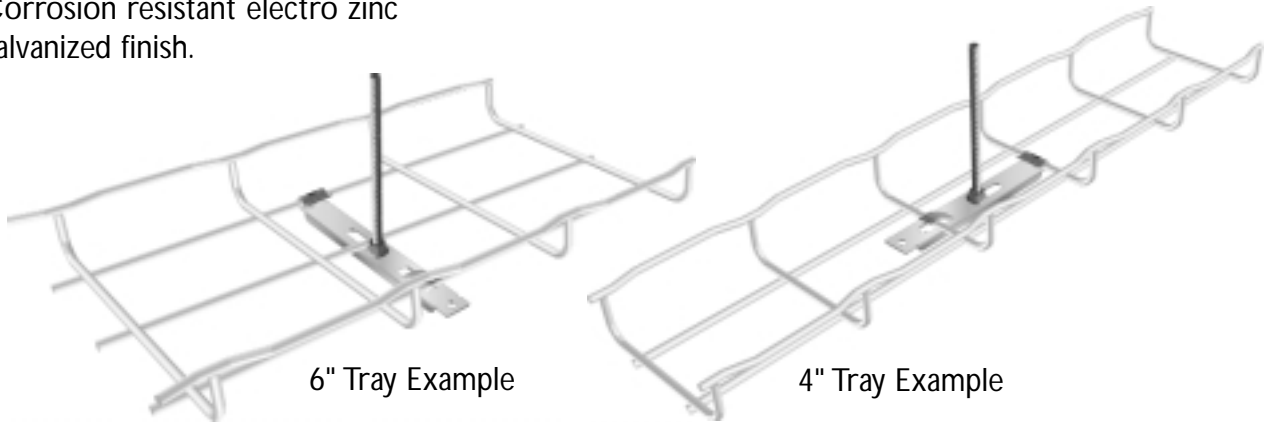

SAS System – Single Hanger Suspension Bracket **EZTray™**

- For center hung mounting of 4" and 6" wide EZ Tray. (use with 1/4" threaded rod)
- Snap in attachment requires no bolts, nuts, or tools to attach EZ Tray.
- Corrosion resistant electro zinc galvanized finish.