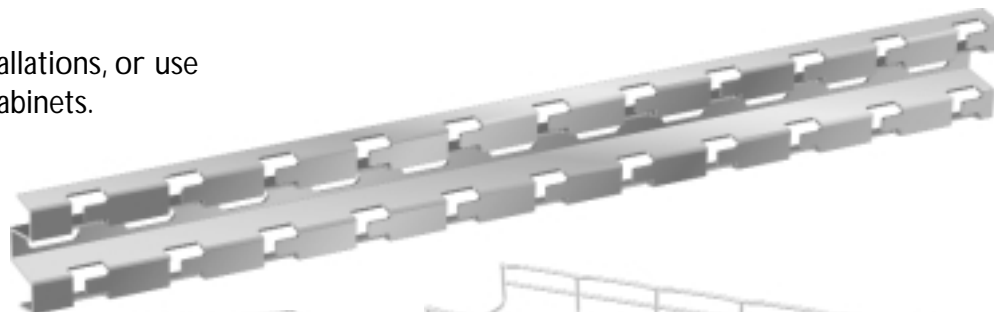

# FAS Profile

**EZTray™**

- For trapeze hung installations, or use on walls, floors, and cabinets.
- Saves installation time – patented FAS style attachment holds cable tray secure without nuts and bolts.
- Corrosion resistant pre-galvanized finish.

Mount to walls for riser and horizontal cable runs.

Use on floor, racks or cabinets.

For trapeze hanging (Will accept 1/4" threaded rod only.)

**FAS**  
FAST ASSEMBLING SYSTEM

Part #	Description	lb.	Pk. qty.
FAS P300	12" FAS Profile For Trapeze Hung 8" Tray	0.8	1
FAS P400	16" FAS Profile For Trapeze Hung 12" Tray	1.0	1
FAS P500	20" FAS Profile For Trapeze Hung 18" Tray	1.4	1
FAS P700	28" FAS Profile For Trapeze Hung 24" Tray	1.8	1