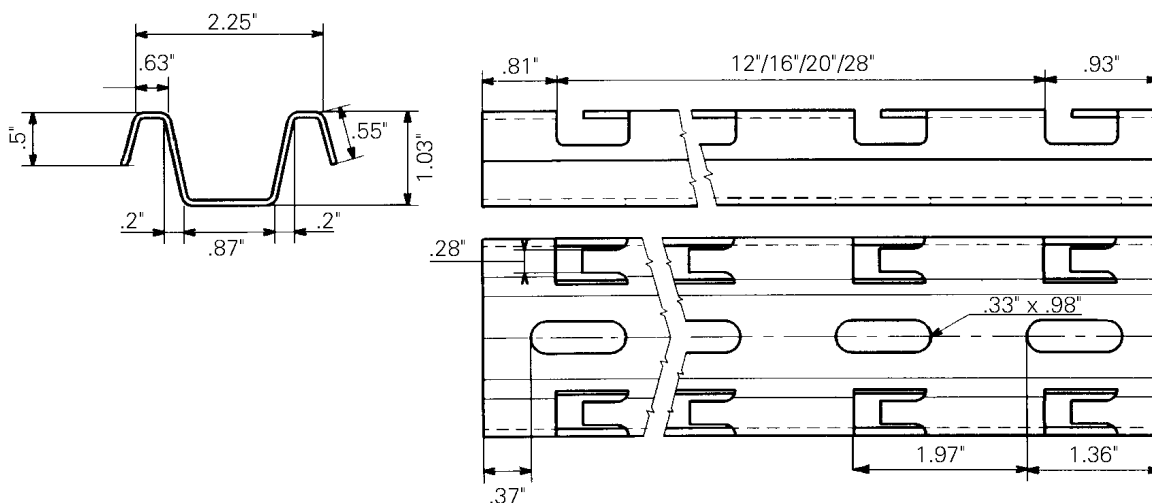

Mount to walls for riser and horizontal cable runs.

Use on floor, racks or cabinets.

For trapeze hanging (Will accept 1/4" threaded rod only.)

**FAS**  
FAST ASSEMBLING SYSTEM

Part #	Description	lb.	Pk. qty.
FAS P300	12" FAS Profile For Trapeze Hung 8" Tray	0.8	1
FAS P400	16" FAS Profile For Trapeze Hung 12" Tray	1.0	1
FAS P500	20" FAS Profile For Trapeze Hung 18" Tray	1.4	1
FAS P700	28" FAS Profile For Trapeze Hung 24" Tray	1.8	1