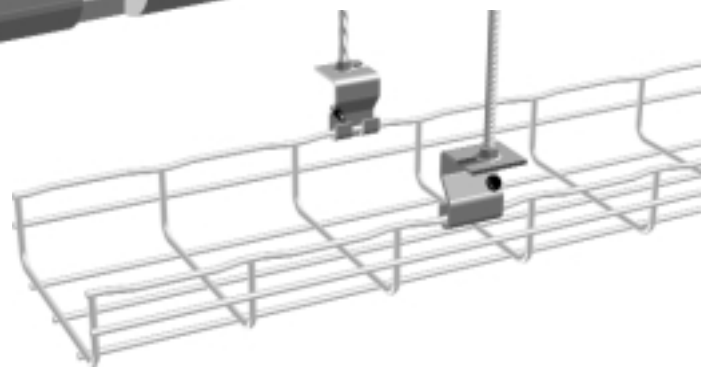

AS – Trapeze Hanging Clip

EZTray™

- For trapeze hung installations.
- Use 1/4" or 3/8" threaded rod.
- Poly grommet retains tray in slot – unsnaps for side loading cables.
- Corrosion resistant pre-galvanized finish.
- Tray can be detached on one side only to add cables. (see illustration)

Part #	Description	lb.	Pk. qty.	Safety load
AS B	Trapeze Hanging Clips	5.5	50	216

*Note: Accepts either 1/4" or 3/8" threaded rod.

CABLOFIL INC.
 INNOVATORS IN CABLE MANAGEMENT

tel 618-566-3230
 800-658-4641
 fax 618-566-3250
www.cablofil.com