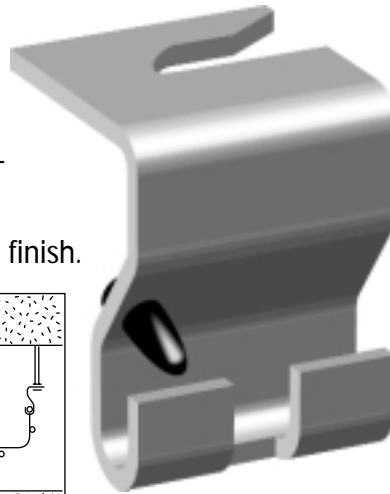

AS – Trapeze Hanging Clip

EZTray™

- For trapeze hung installations.
- Use 1/4" or 3/8" threaded rod.
- Poly grommet retains tray in slot – unsnaps for side loading cables.
- Corrosion resistant pre-galvanized finish.
- Tray can be detached on one side only to add cables. (see illustration)

Part #	Description	lb.	Pk. qty.	Safety load
AS B	Trapeze Hanging Clips	5.5	50	216

*Note: Accepts either 1/4" or 3/8" threaded rod.

CABLOFIL INC.
 INNOVATORS IN CABLE MANAGEMENT

tel 618-566-3230
 800-658-4641
 fax 618-566-3250
www.cablofil.com