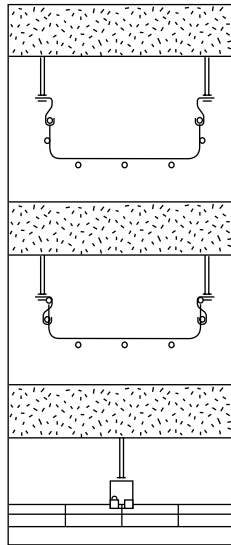

AS – Trapeze Hanging Clip

EZTray™

- For trapeze hung installations.
- Use 1/4" or 3/8" threaded rod.
- Poly grommet retains tray in slot – unsnaps for side loading cables.
- Corrosion resistant pre-galvanized finish.
- Tray can be detached on one side only to add cables. (see illustration)

Part #	Description	lb.	Pk. qty.	Safety load
AS B	Trapeze Hanging Clips	5.5	50	216

*Note: Accepts either 1/4" or 3/8" threaded rod.

CABLOFIL INC.
 INNOVATORS IN CABLE MANAGEMENT

tel 618-566-3230
 800-658-4641
 fax 618-566-3250
www.cablofil.com