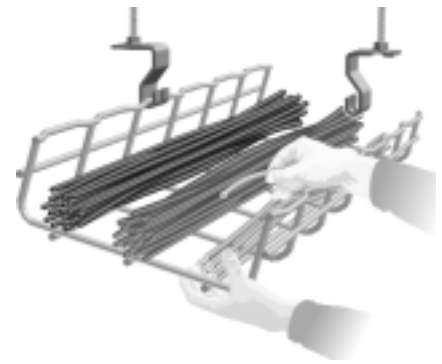

AS – Trapeze Hanging Clip

EZTray™

- For trapeze hung installations.
- Use 1/4" or 3/8" threaded rod.
- Poly grommet retains tray in slot – unsnaps for side loading cables.
- Corrosion resistant pre-galvanized finish.
- Tray can be detached on one side only to add cables. (see illustration)

Part #	Description	lb.	Pk. qty.	Safety load
AS B	Trapeze Hanging Clips	5.5	50	216

*Note: Accepts either 1/4" or 3/8" threaded rod.

CABLOFIL INC.
 INNOVATORS IN CABLE MANAGEMENT

tel 618-566-3230
 800-658-4641
 fax 618-566-3250
www.cablofil.com