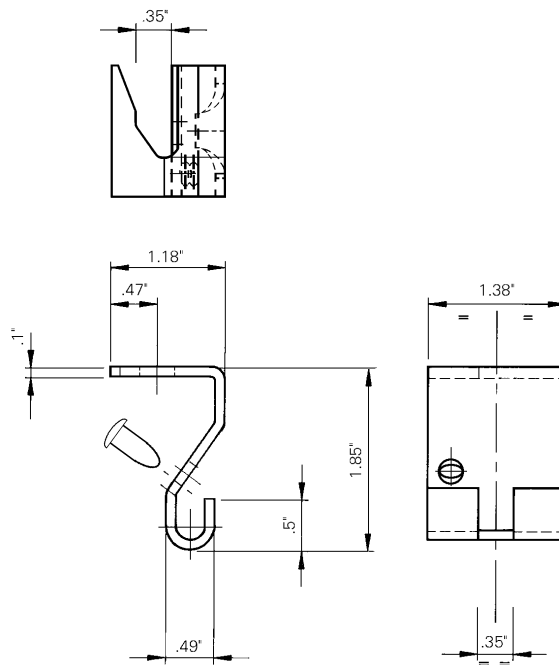

AS – Trapeze Hanging Clip

EZTray™

- For trapeze hung installations.
- Use 1/4" or 3/8" threaded rod.
- Poly grommet retains tray in slot – unsnaps for side loading cables.
- Corrosion resistant pre-galvanized finish.
- Tray can be detached on one side only to add cables. (see illustration)

Part #	Description	lb.	Pk. qty.	Safety load
AS B	Trapeze Hanging Clips	5.5	50	216

*Note: Accepts either 1/4" or 3/8" threaded rod.

CABLOFIL INC.
 INNOVATORS IN CABLE MANAGEMENT

tel 618-566-3230
 800-658-4641
 fax 618-566-3250
www.cablofil.com