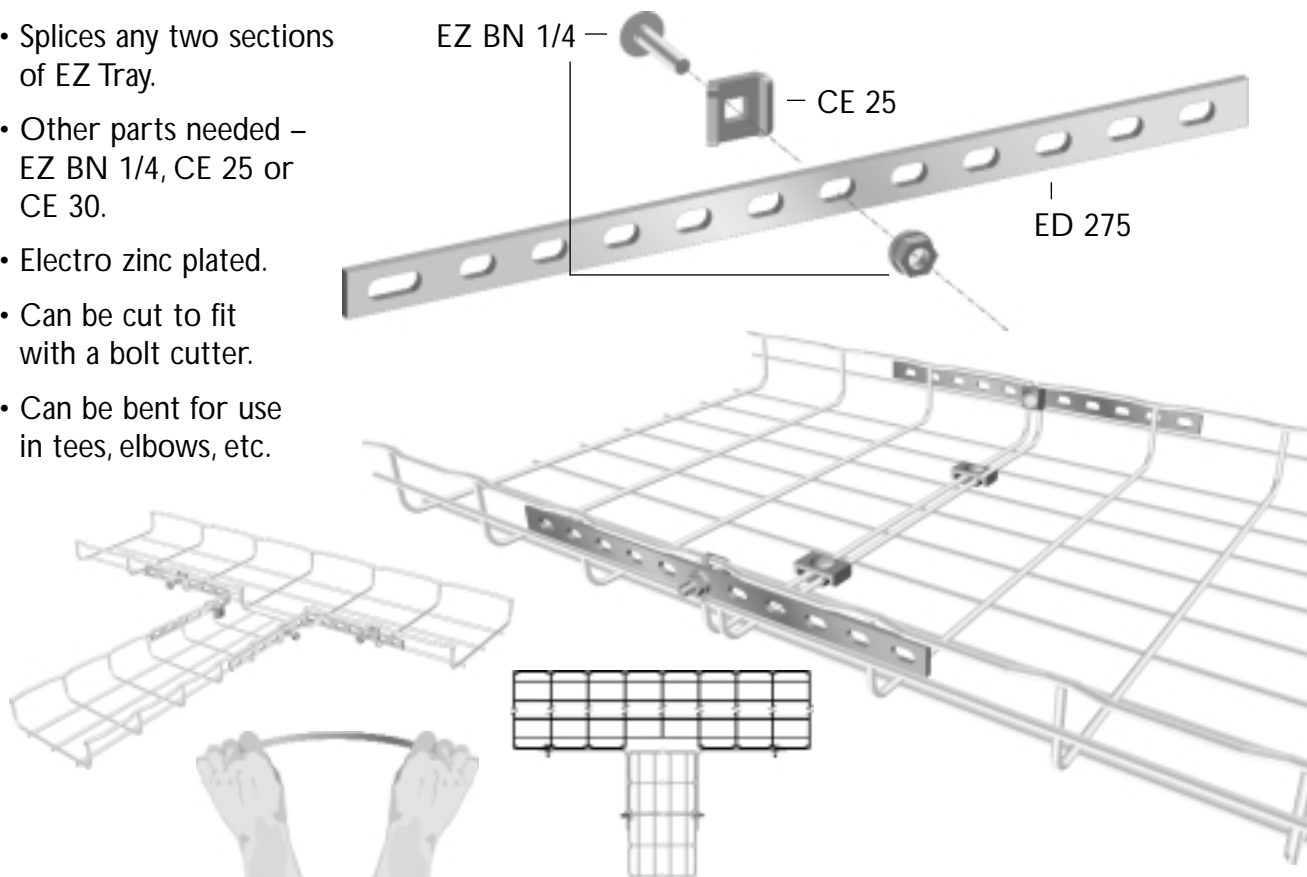

ED 275 Universal

EZTray™

- Splices any two sections of EZ Tray.
- Other parts needed – EZ BN 1/4, CE 25 or CE 30.
- Electro zinc plated.
- Can be cut to fit with a bolt cutter.
- Can be bent for use in tees, elbows, etc.

Part #	Description	lb.	Pk. qty.
ED 275	ED 275 Universal Splice Bars	13.9	50

CABLOFIL ^{INC.}

INNOVATORS IN CABLE MANAGEMENT

tel 618-566-3230
800-658-4641
fax 618-566-3250
www.cablofil.com