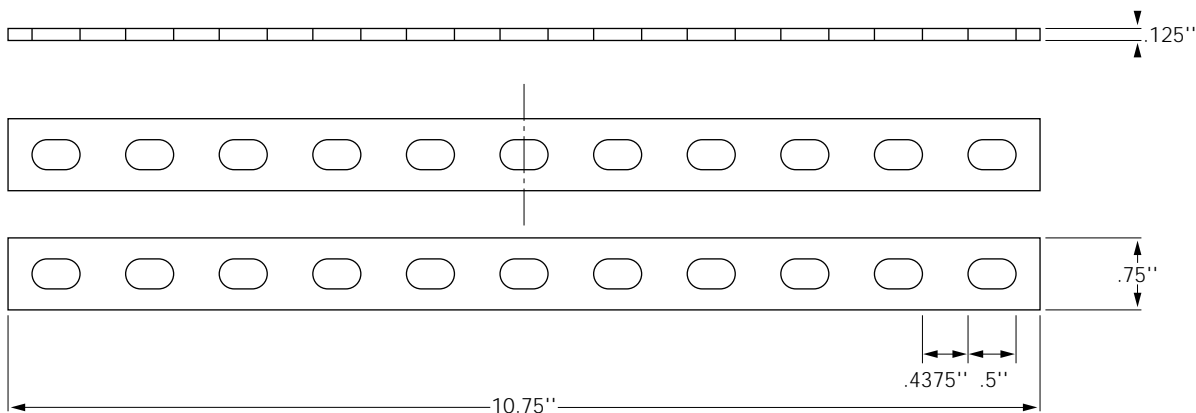

ED 275 Universal

EZTray™

- Splices any two sections of EZ Tray.
- Other parts needed – EZ BN 1/4, CE 25 or CE 30.
- Electro zinc plated.
- Can be cut to fit with a bolt cutter.
- Can be bent for use in tees, elbows, etc.

Part #	Description	lb.	Pk. qty.
ED 275	ED 275 Universal Splice Bars	13.9	50

CABLOFIL ^{INC.}

INNOVATORS IN CABLE MANAGEMENT

tel 618-566-3230
800-658-4641
fax 618-566-3250
www.cablofil.com