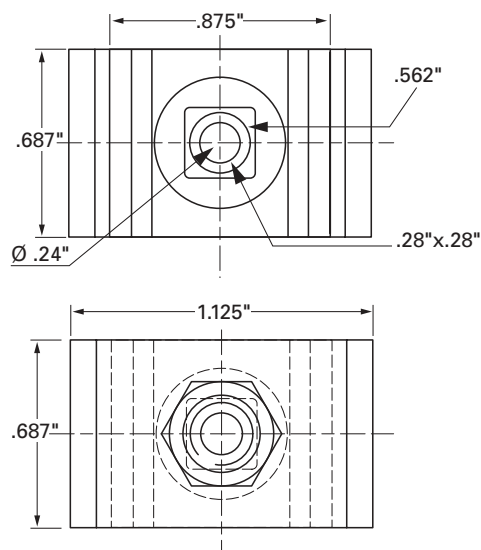

# SWK B 2-Pc. Splice Washer Kit

- Splices any two sections of Cablofil wire cable tray.
- Use the correct number of Nut/Bolt/Clamp sets for each tray width:
  - 2"-6" Tray - Use 2 Sets
  - 8"-12" Tray - Use 3 Sets
  - 16"-24" Tray - Use 4 Sets
- Use for bolting turns, bends and tees.