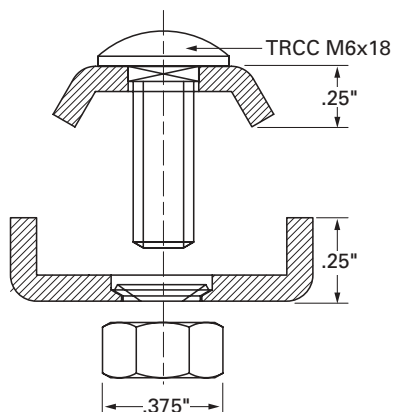

# SWK B 2-Pc. Splice Washer Kit

- Splices any two sections of Cablofil wire cable tray.
- Use the correct number of Nut/Bolt/Clamp sets for each tray width:
  - 2"-6" Tray - Use 2 Sets
  - 8"-12" Tray - Use 3 Sets
  - 16"-24" Tray - Use 4 Sets
- Use for bolting turns, bends and tees.

Part #	Description	lb.	Pk. qty.
SWK B	SWK B 2-Pc. Splice Washer Kit	3.5	50

**CABLOFIL** <sup>INC.</sup>

INNOVATORS IN CABLE MANAGEMENT

tel 618-566-3230  
 800-658-4641  
 fax 618-566-3250  
[www.cablofil.com](http://www.cablofil.com)