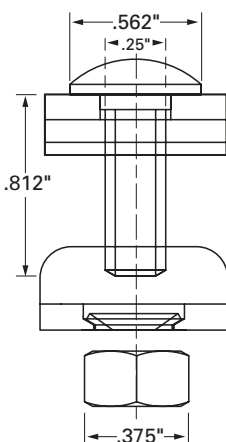

# SWK B 2-Pc. Splice Washer Kit

- Splices any two sections of Cablofil wire cable tray.
- Use the correct number of Nut/Bolt/Clamp sets for each tray width:
  - 2"-6" Tray - Use 2 Sets
  - 8"-12" Tray - Use 3 Sets
  - 16"-24" Tray - Use 4 Sets
- Use for bolting turns, bends and tees.