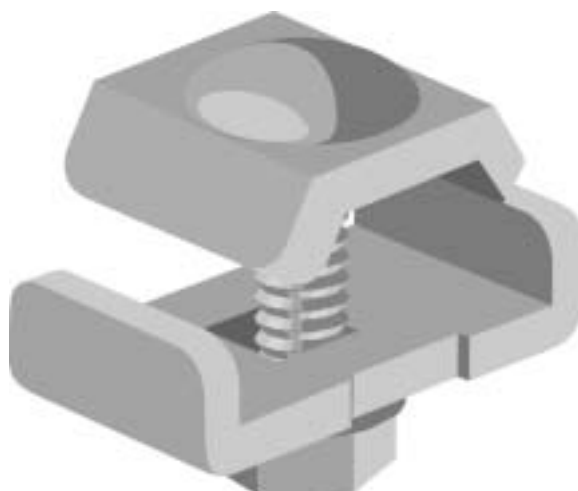

# SWK B 2-Pc. Splice Washer Kit

- Splices any two sections of Cablofil wire cable tray.
- Use the correct number of Nut/Bolt/Clamp sets for each tray width:
  - 2"-6" Tray - Use 2 Sets
  - 8"-12" Tray - Use 3 Sets
  - 16"-24" Tray - Use 4 Sets
- Use for bolting turns, bends and tees.

Part #	Description	lb.	Pk. qty.
SWK B	SWK B 2-Pc. Splice Washer Kit	3.5	50

**CABLOFIL** <sup>INC.</sup>

INNOVATORS IN CABLE MANAGEMENT

tel 618-566-3230  
 800-658-4641  
 fax 618-566-3250  
[www.cablofil.com](http://www.cablofil.com)