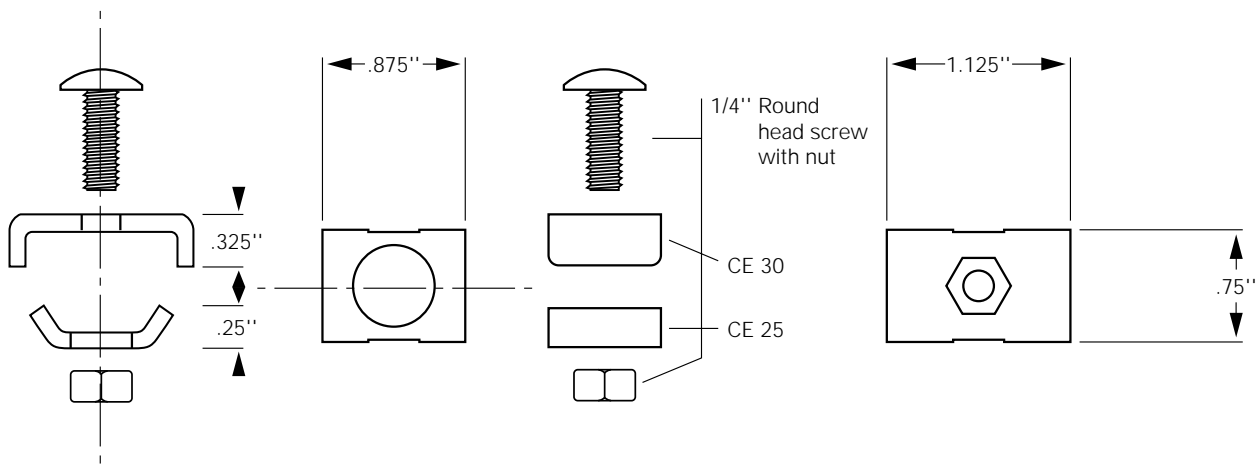

# Nut/Bolt/Clamp

**EZTray™**

- Splices any two sections of EZ Tray.
- Use the correct number of Nut/Bolt/Clamp sets for each tray width.  
 2"-6" Tray - Use 2 Sets  
 8"-12" Tray - Use 3 Sets  
 16"-24" Tray - Use 4 Sets
- Use for bolting turns, bends and tees.

| Part #    | Description                        | lb. | Pk. qty. |
|-----------|------------------------------------|-----|----------|
| EZ BN 1/4 | 1/4" Round Screws With Flange Nuts | 1   | 50       |
| CE 25 EZB | 1" Square Splice Washer            | 1   | 50       |
| CE 30 EZB | 1 1/2" Square Splice Washer        | 1.7 | 50       |