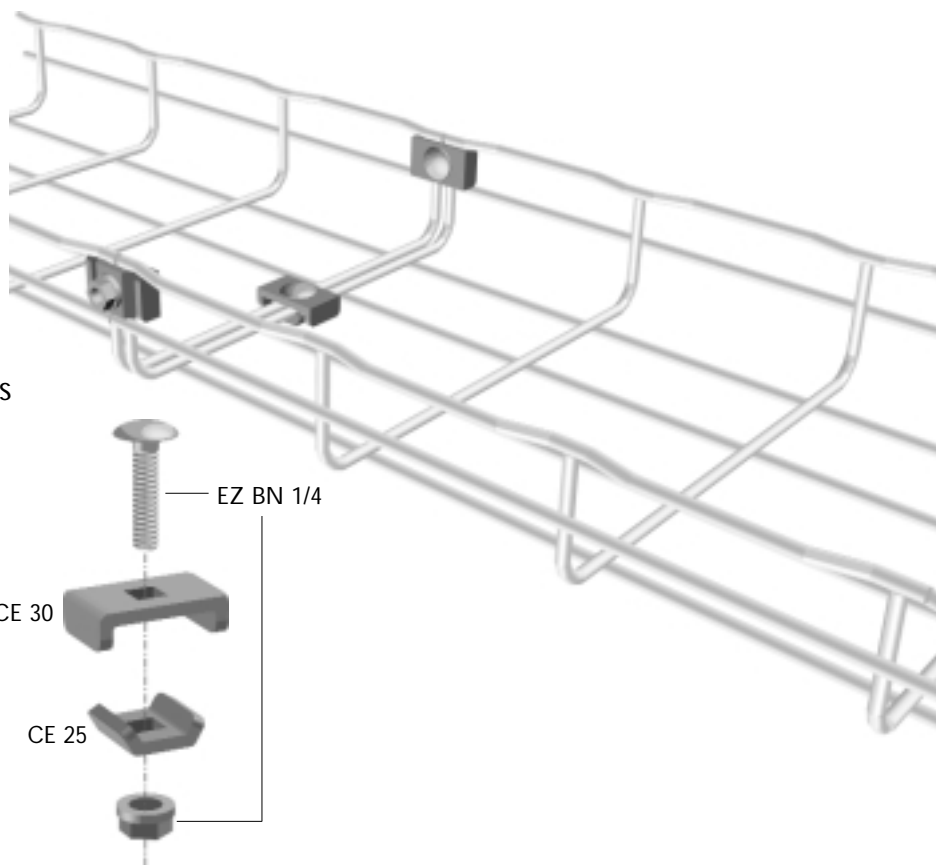

# Nut/Bolt/Clamp

**EZTray™**

- Splices any two sections of EZ Tray.
- Use the correct number of Nut/Bolt/Clamp sets for each tray width.  
 2"-6" Tray - Use 2 Sets  
 8"-12" Tray - Use 3 Sets  
 16"-24" Tray - Use 4 Sets
- Use for bolting turns, bends and tees.

| Part #    | Description                        | lb. | Pk. qty. |
|-----------|------------------------------------|-----|----------|
| EZ BN 1/4 | 1/4" Round Screws With Flange Nuts | 1   | 50       |
| CE 25 EZB | 1" Square Splice Washer            | 1   | 50       |
| CE 30 EZB | 1 1/2" Square Splice Washer        | 1.7 | 50       |