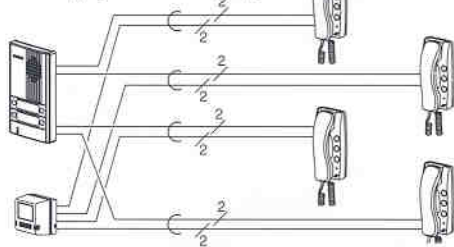

- Door station calls in with audio tone, adjustable. Can be muted with LED indicator
- Door release button to unlock door

Option

Gate, Light, Garage Door, etc.

Relay/ controller (Less than AC18V, 40mA)

Option plan

Power supply Homerun Wiring

Names & Dimensions

• Master station

• Door station

• Power supply

System features

- Connect Electric Door Strike with same two wires from Door station. Requires no extra power supply for electric door strike.
- Existing doorbell or chime wires can be utilized (Disconnect from transformer)
- Master station is equipped with DOOR RELEASE and one FUNCTION button to turn on entrance light, etc.
- Optional call extension sounder