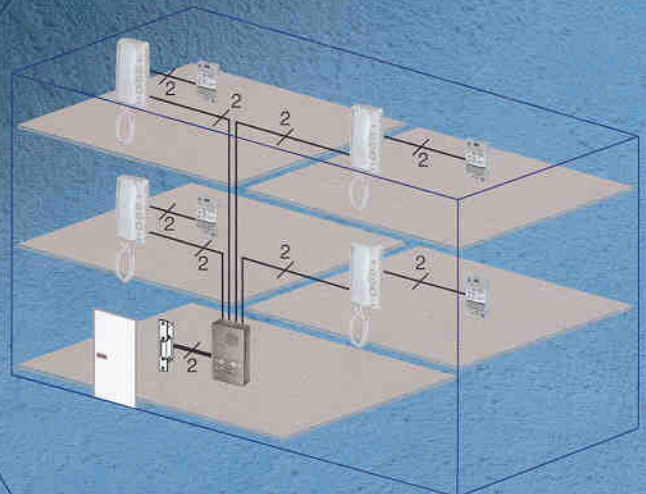

SIMPLIFIED TWO-WIRE MULTI-UNIT DOOR PHONE

DA-2DG/DA-4DG

DA-1MD

Two-Wire Door Phone
& Electric Strike for
up to 4 Tenants

Sold by:

DA Door Phone to Accommodate up to Four Tenants

Electric door strike
Door release, being fed power from door station, can be activated by master station DOOR RELEASE button operation.

Option

EL-9S or equivalent

Directory backlighting

Door station

- Vandal resistant construction
- Thin and compactly designed unit
- Directory is steadily backlit
- Choice of two color panels, silver or gray

Power supply Homerun Wiring

Names & Dimensions

• Master station

• Door station

• Power supply

System features

- Connect Electric Door Strike with same two wires from Door station. Requires no extra power supply for electric door strike.
- Existing doorbell or chime wires can be utilized (Disconnect from transformer)
- Master station is equipped with DOOR RELEASE and one FUNCTION button to turn on entrance light, etc.
- Optional call extension sounder

Specifications

- Power source: AC 15V, supplied from Power supply
- Calling: Electronic tone (while the button is depressed) w/adj. volume or muted
- Communication: Simultaneous with handset
- Talk path: Single talk channel, with no break-in
- Weight: DA-1MD: approx. 0.82lbs. DA-4DG: approx. 0.60lbs. PT-1211C: 0.88lbs.
- Wiring: 2 wires, polarized from door to ea. DA-1MD
- Wiring distance: