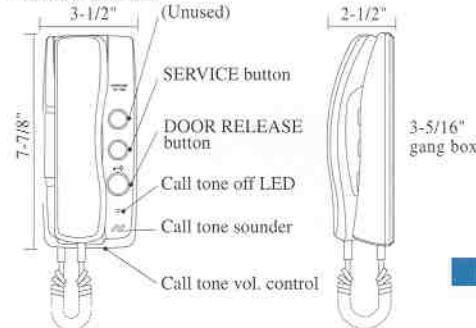

- Door station calls in with audio tone, adjustable. Can be muted with LED indicator
- Door release button to unlock door

Option

Gate, Light, Garage Door, etc.

Relay/ controller (Less than AC18V, 40mA)

Option plan

Power supply Homerun Wiring

Names & Dimensions

• Master station

• Door station

• Power supply

System features

- Connect Electric Door Strike with same two wires from Door station. Requires no extra power supply for electric door strike.
- Existing doorbell or chime wires can be utilized (Disconnect from transformer)
- Master station is equipped with DOOR RELEASE and one FUNCTION button to turn on entrance light, etc.
- Optional call extension sounder

Specifications

- Power source: AC 15V, supplied from Power supply
- Calling: Electronic tone (while the button is depressed) w/adj. volume or muted
- Communication: Simultaneous with handset
- Talk path: Single talk channel, with no break-in
- Weight: DA-1MD: approx. 0.82lbs. DA-4DG: approx. 0.60lbs. PT-1211C: 0.88lbs.
- Wiring: 2 wires, polarized from door to ea. DA-1MD
- Wiring distance: