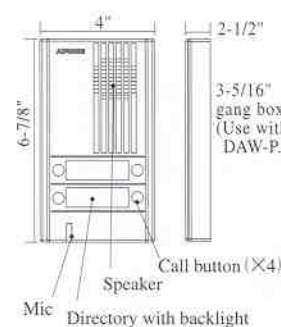

Power supply Homerun Wiring

Names & Dimensions

• Master station

• Door station

• Power supply

System features

- Connect Electric Door Strike with same two wires from Door station. Requires no extra power supply for electric door strike.
- Existing doorbell or chime wires can be utilized (Disconnect from transformer)
- Master station is equipped with DOOR RELEASE and one FUNCTION button to turn on entrance light, etc.
- Optional call extension sounder

Specifications

- Power source: AC 15V, supplied from Power supply
- Calling: Electronic tone (while the button is depressed) w/adj. volume or muted
- Communication: Simultaneous with handset
- Talk path: Single talk channel, with no break-in
- Weight: DA-1MD: approx. 0.82lbs. DA-4DG: approx. 0.60lbs. PT-1211C: 0.88lbs.
- Wiring: 2 wires, polarized from door to ea. DA-1MD
- Wiring distance:

(1)Door strike (2)Door station (3)Master station (4)Power supply

	AWG22	AWG20	AWG18
(1)-(2)-(3)-(4)	360'	660'	1,020'
(3)-(4)	180'	330'	510'

• PT-1211C power supply is designed for exclusive use of DA-1MD.