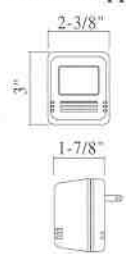

Power supply Homerun Wiring

Names & Dimensions

• Master station

• Door station

• Power supply

System features

- Connect Electric Door Strike with same two wires from Door station. Requires no extra power supply for electric door strike.
- Existing doorbell or chime wires can be utilized (Disconnect from transformer)
- Master station is equipped with DOOR RELEASE and one FUNCTION button to turn on entrance light, etc.
- Optional call extension sounder

Specifications

- Power source: AC 15V, supplied from Power supply
- Calling: Electronic tone (while the button is depressed) w/adj. volume or muted
- Communication: Simultaneous with handset
- Talk path: Single talk channel, with no break-in
- Weight: DA-1MD: approx. 0.82lbs. DA-4DG: approx. 0.60lbs. PT-1211C: 0.88lbs.
- Wiring: 2 wires, polarized from door to ea. DA-1MD
- Wiring distance:

(1)Door strike (2)Door station (3)Master station (4)Power supply

	AWG22	AWG20	AWG18
(1)-(2)-(3)-(4)	360'	660'	1,020'
(3)-(4)	180'	330'	510'

• PT-1211C power supply is designed for exclusive use of DA-1MD.