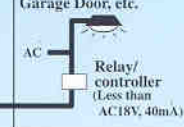

Master station

DA-1MD

PT-1211C

Power supply

Master station

PT-1211C

Power supply

Master station

- Door station calls in with audio tone, adjustable. Can be muted with LED indicator
- Door release button to unlock door

Option

Gate, Light, Garage Door, etc.

Relay/ controller (Less than AC18V, 40mA)

Option plan