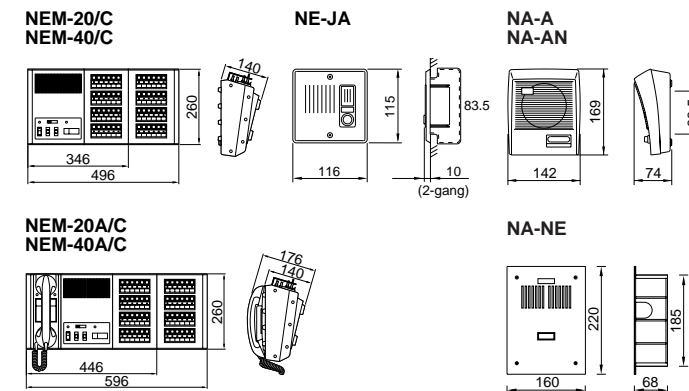

Specifications (NEM)

Power source	24V DC.	
Consumption	1~40-call: 45W max. 2.5W standby. 41~80-call: 140W. 7.5W standby. 81~120-call: 180W max. 7.5W standby.	
Power supply	PS-2420S, PS-2420UL. AC plug in (50~120-call)	
Communication	Sub calls in w/tone & LED, staying. Press a lit selector and press TALK to transmit, release to listen, or lift handset. Sub, upon selected, hears pretone and voice. Reply handsfree.	
Output	500mW max., adjustable. All Call: w/ALL CALL switch (6W, 12W). Group call of 10 subs: w/TALK switch (3W).	
Wiring	2 wires per sub, non-twisted (1 common + no. NA subs)	
Distance	0.65mmø	0.8mmø
• NEM to NA subs	130m	200m