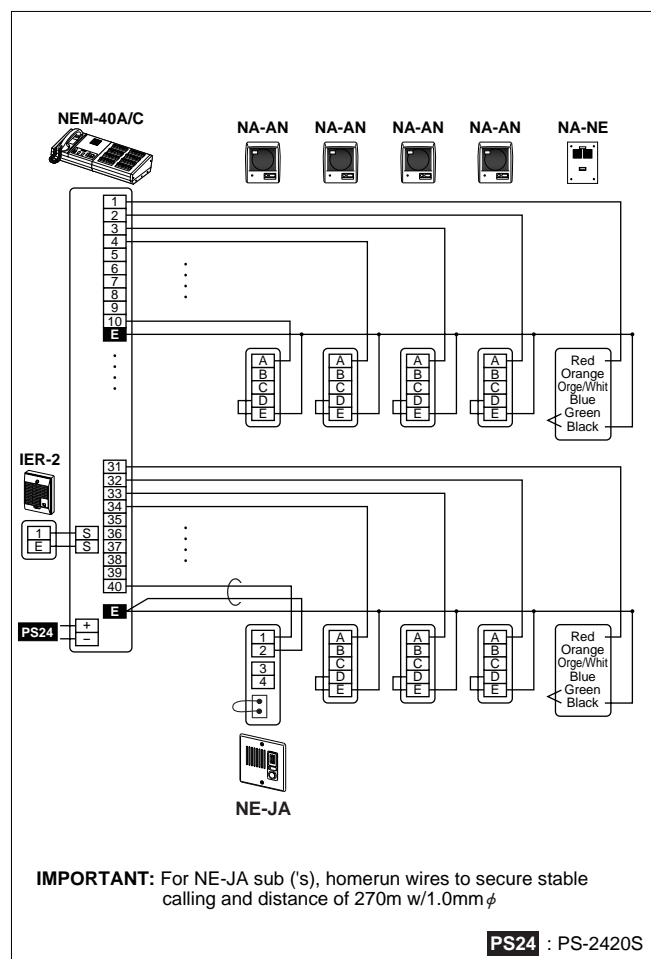

Communication network & wiring

Run parallel cables to each NA sub station (in the same conduit).

Run multi-conductor cable throughout system.

Run multi-conductor cables up to junction box, then run parallel cables to each NA sub station.

Wiring call button

System Components

Master stations

Capacity	Press-to-talk	Press-to-talk & Handset	Power supply
10-call	NEM-10/C	NEM-10A/C	One PS-2420S
20-call	NEM-20/C	NEM-20A/C	
30-call	NEM-30/C	NEM-30A/C	
40-call	NEM-40/C	NEM-40A/C	
50-call	NEM-50	NEM-50A	/1: 110V AC /5: 240V AC /7: 230V AC /7.A: 24V DC(CE) 2 × PS-2420S's (fou up to 80 subs). 3 × PS-2420S's (fou 81 ~ 120 subs).
60-call	NEM-60	NEM-60A	
70-call	NEM-70	NEM-70A	
80-call	NEM-80	NEM-80A	
90-call	NEM-90	NEM-90A	
100-call	NEM-100	NEM-100A	
110-call	NEM-110	NEM-110A	
120-call	NEM-120	NEM-120A	