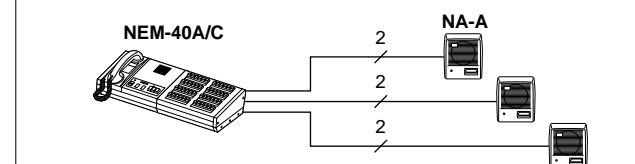

Options

NAR-6A
Call button for NB-L, etc.

NBR-7AS
Bathroom pullcord

NB-U
Music adaptor → P.99

IER-2
Call extension → P.106

NEW-5
Dual-master call adaptor for NEM-n(A)/C (n=10,20,30,40) → P.99
For health care application → P.97

Communication network & wiring

Run parallel cables to each NA sub station (in the same conduit).

Run multi-conductor cable throughout system.

Run multi-conductor cables up to junction box, then run parallel cables to each NA sub station.