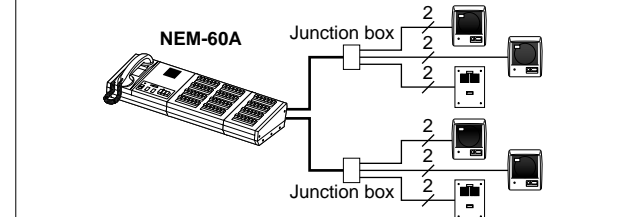

Communication network & wiring

Run parallel cables to each NA sub station (in the same conduit).

Run multi-conductor cable throughout system.

Run multi-conductor cables up to junction box, then run parallel cables to each NA sub station.

Wiring call button

System Components

Master stations

Capacity	Press-to-talk	Press-to-talk & Handset	Power supply
10-call	NEM-10/C	NEM-10A/C	One PS-2420S
20-call	NEM-20/C	NEM-20A/C	
30-call	NEM-30/C	NEM-30A/C	
40-call	NEM-40/C	NEM-40A/C	
50-call	NEM-50	NEM-50A	/1: 110V AC /5: 240V AC /7: 230V AC /7.A: 24V DC(CE) 2 × PS-2420S's (fou up to 80 subs). 3 × PS-2420S's (fou 81 ~ 120 subs).
60-call	NEM-60	NEM-60A	
70-call	NEM-70	NEM-70A	
80-call	NEM-80	NEM-80A	
90-call	NEM-90	NEM-90A	
100-call	NEM-100	NEM-100A	
110-call	NEM-110	NEM-110A	
120-call	NEM-120	NEM-120A	