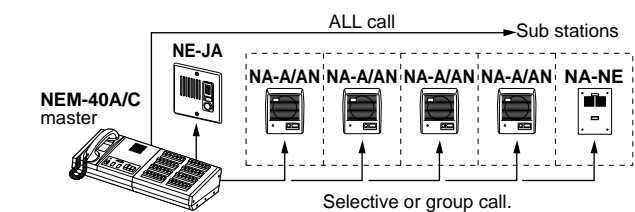

Options

NAR-6A
Call button for NB-L, etc.

NBR-7AS
Bathroom pullcord

NB-U
Music adaptor → P.99

IER-2
Call extension → P.106

NEW-5
Dual-master call adaptor for NEM-n(A)/C (n=10,20,30,40) → P.99
For health care application → P.97

Communication network & wiring

Run parallel cables to each NA sub station (in the same conduit).

Run multi-conductor cable throughout system.

Run multi-conductor cables up to junction box, then run parallel cables to each NA sub station.

Wiring call button

System Components

Master stations

Capacity	Press-to-talk	Press-to-talk & Handset	Power supply
10-call	NEM-10/C	NEM-10A/C	One PS-2420S
20-call	NEM-20/C	NEM-20A/C	
30-call	NEM-30/C	NEM-30A/C	
40-call	NEM-40/C	NEM-40A/C	
50-call	NEM-50	NEM-50A	/1: 110V AC /5: 240V AC /7: 230V AC /7.A: 24V DC(CE) 2 × PS-2420S's (fou up to 80 subs). 3 × PS-2420S's (fou 81 ~ 120 subs).
60-call	NEM-60	NEM-60A	
70-call	NEM-70	NEM-70A	
80-call	NEM-80	NEM-80A	
90-call	NEM-90	NEM-90A	
100-call	NEM-100	NEM-100A	
110-call	NEM-110	NEM-110A	
120-call	NEM-120	NEM-120A	