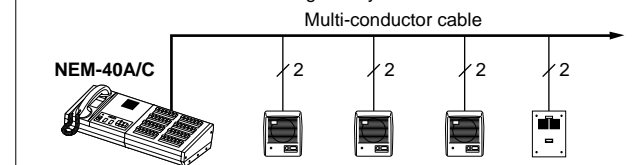

Options

NAR-6A
Call button for NB-L, etc.

NBR-7AS
Bathroom pullcord

NB-U
Music adaptor → P.99

IER-2
Call extension → P.106

NEW-5
Dual-master call adaptor for NEM-n(A)/C (n=10,20,30,40) → P.99
For health care application → P.97

Communication network & wiring

Run parallel cables to each NA sub station (in the same conduit).

Run multi-conductor cable throughout system.

Run multi-conductor cables up to junction box, then run parallel cables to each NA sub station.