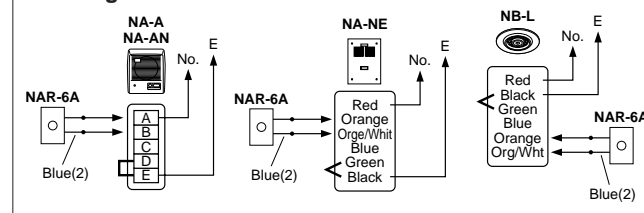

Options

NAR-6A
Call button for NB-L, etc.

NBR-7AS
Bathroom pullcord

NB-U
Music adaptor → P.99

IER-2
Call extension → P.106

NEW-5
Dual-master call adaptor for NEM-n(A)/C (n=10,20,30,40) → P.99
For health care application → P.97

Communication network & wiring

Run parallel cables to each NA sub station (in the same conduit).

Run multi-conductor cable throughout system.

Run multi-conductor cables up to junction box, then run parallel cables to each NA sub station.

Wiring call button

System Components

Master stations

Capacity	Press-to-talk	Press-to-talk & Handset	Power supply
10-call	NEM-10/C	NEM-10A/C	One PS-2420S
20-call	NEM-20/C	NEM-20A/C	
30-call	NEM-30/C	NEM-30A/C	
40-call	NEM-40/C	NEM-40A/C	
50-call	NEM-50	NEM-50A	/1: 110V AC /5: 240V AC /7: 230V AC /7.A: 24V DC(CE) 2 × PS-2420S's (fou up to 80 subs). 3 × PS-2420S's (fou 81 ~ 120 subs).
60-call	NEM-60	NEM-60A	
70-call	NEM-70	NEM-70A	
80-call	NEM-80	NEM-80A	
90-call	NEM-90	NEM-90A	
100-call	NEM-100	NEM-100A	
110-call	NEM-110	NEM-110A	
120-call	NEM-120	NEM-120A	